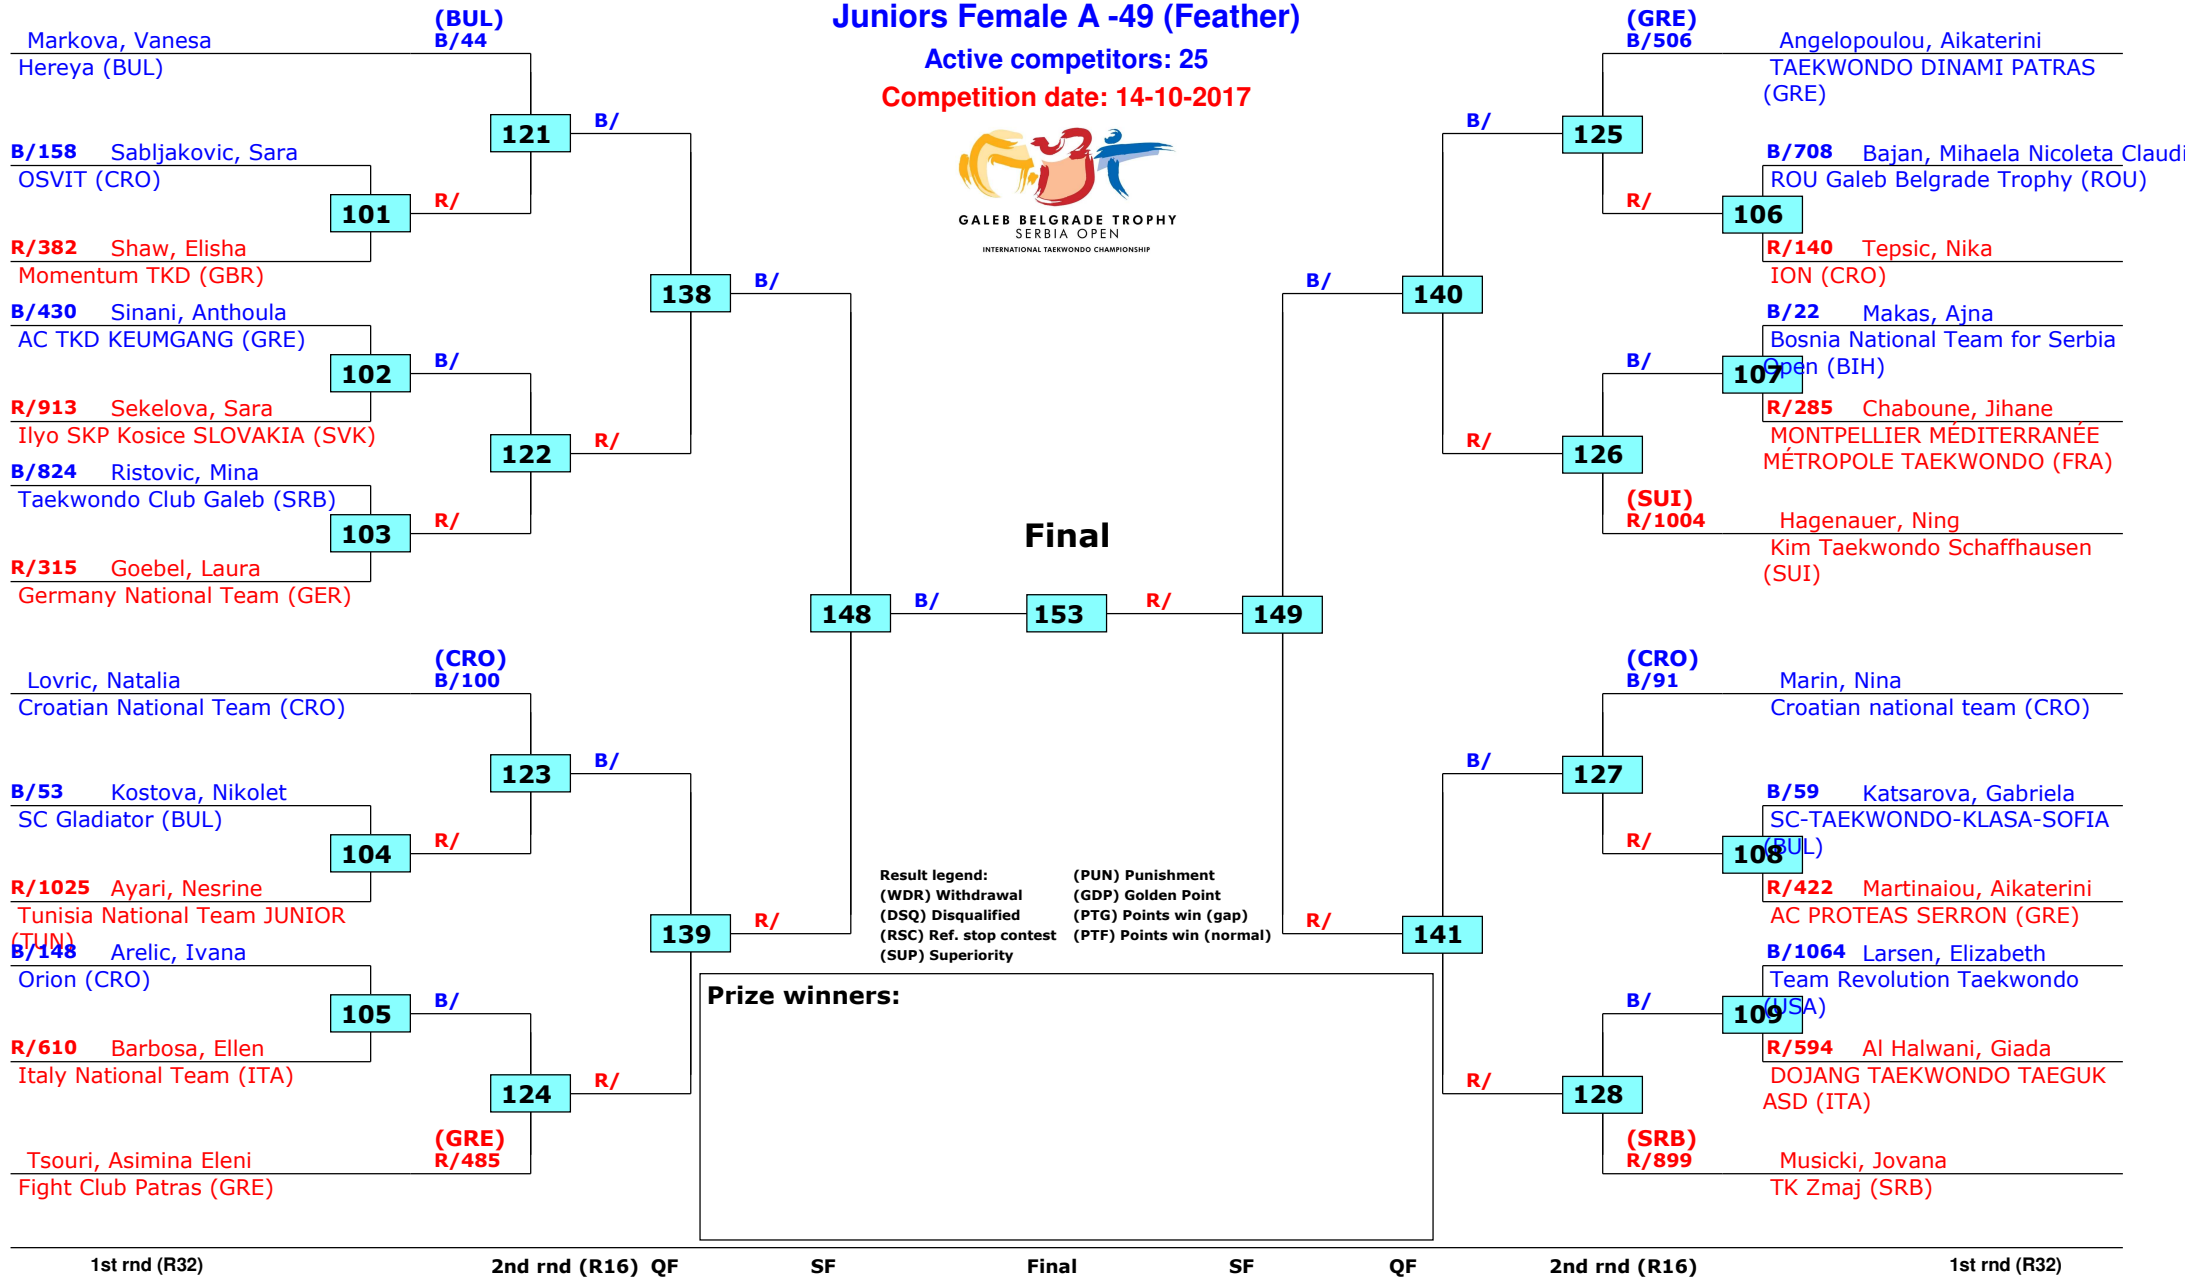

## Juniors Female A -46 (Bantam)

Active competitors: 17

Competition date: 14-10-2017

# 15th Galeb Belgrade Trophy - Serbia Open

Belgrade, Serbia

Tournament date: 14-10-2017 upto 15-10-2017

## Juniors Female A -49 (Feather)

Active competitors: 25

Competition date: 14-10-2017