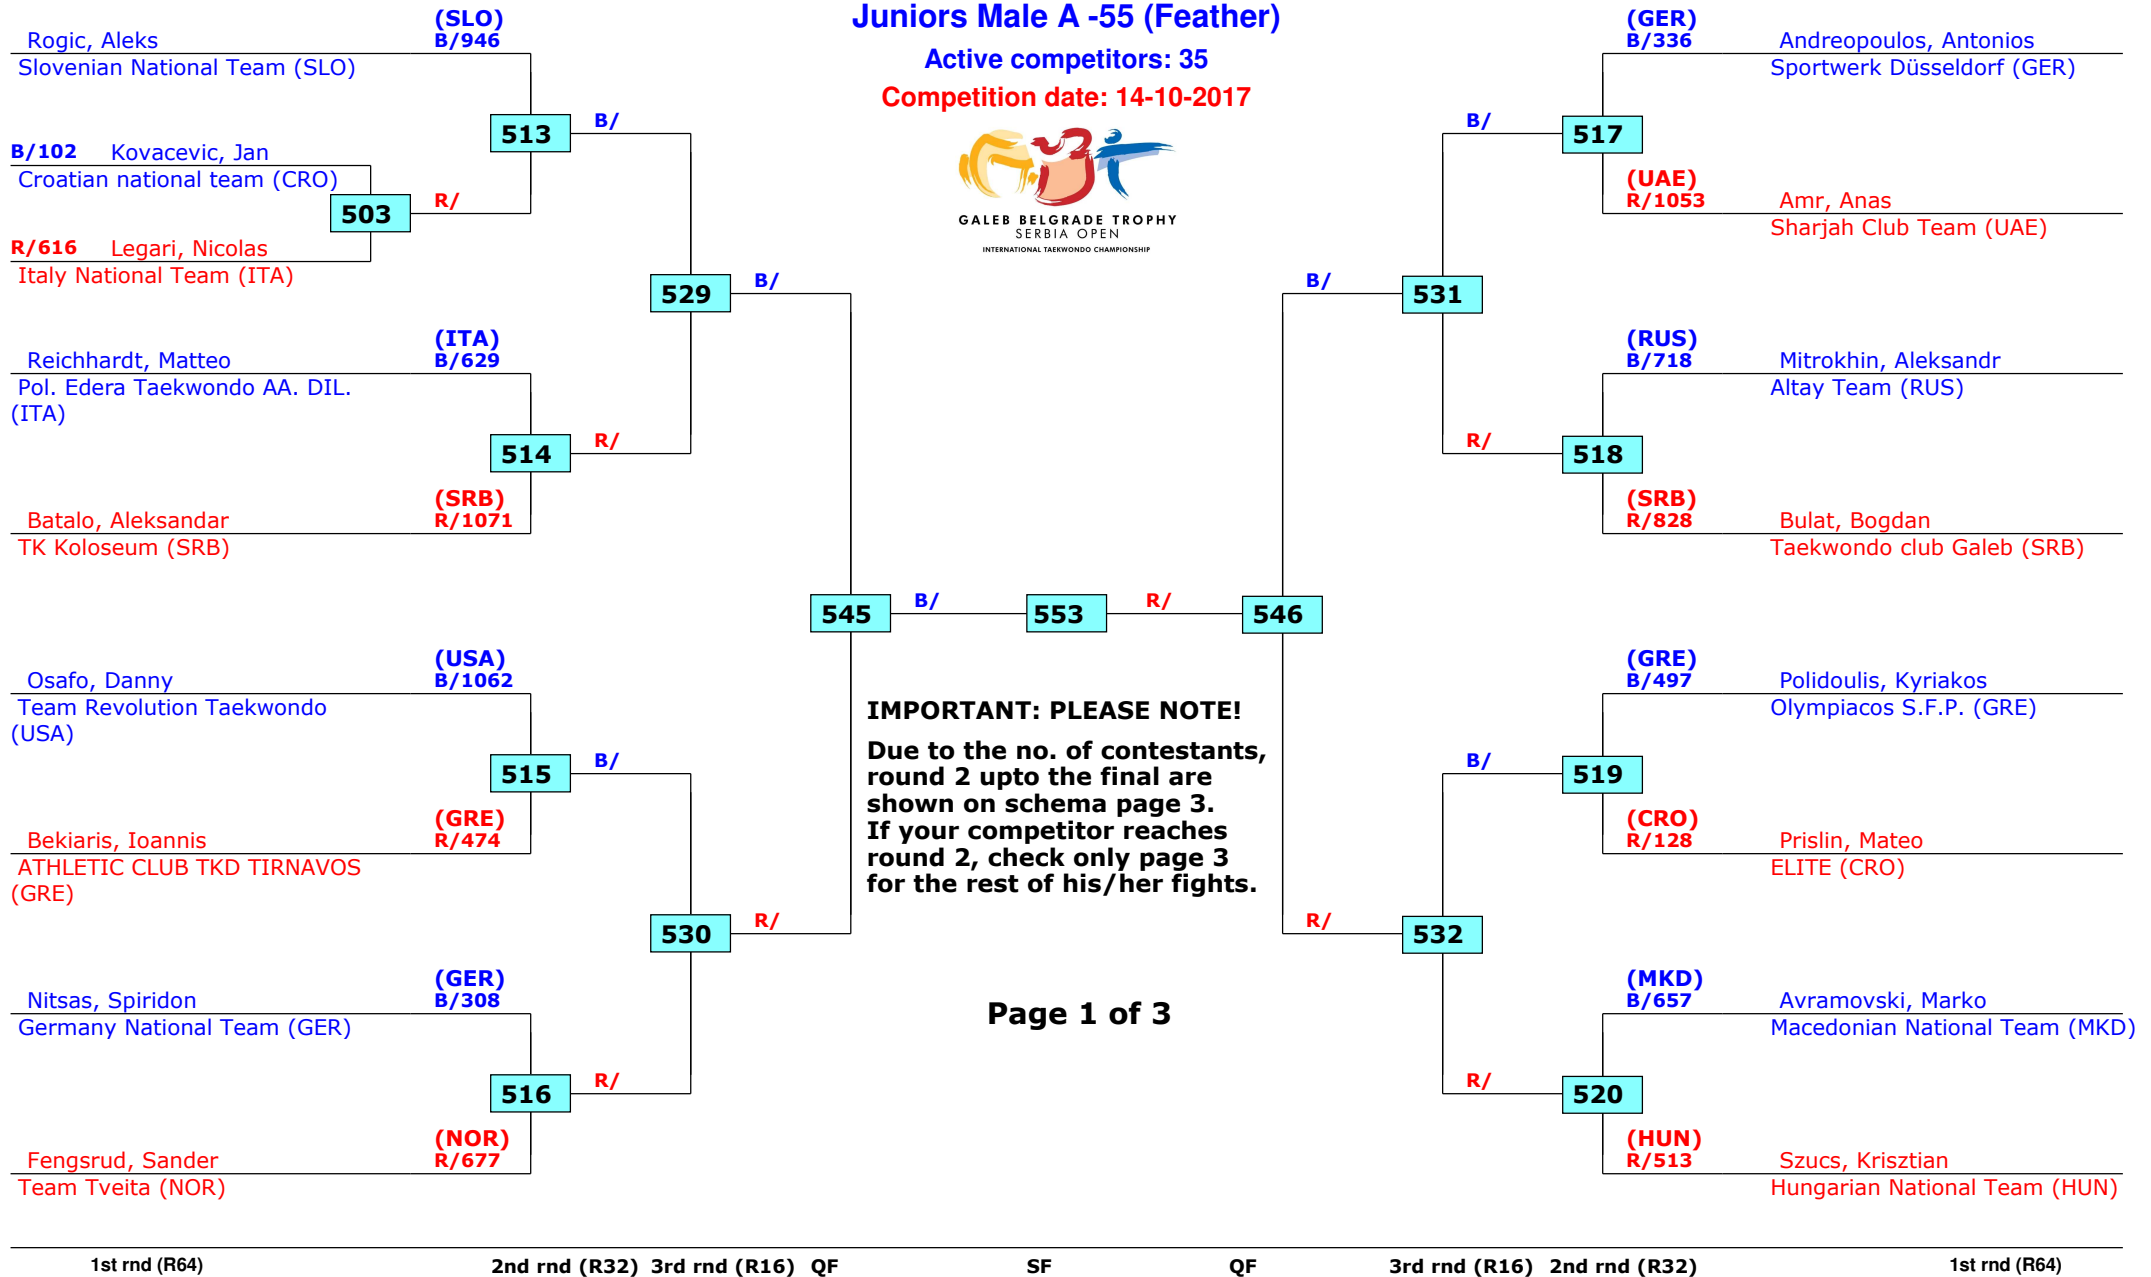

# 15th Galeb Belgrade Trophy - Serbia Open

Belgrade, Serbia

Tournament date: 14-10-2017 upto 15-10-2017

Juniors Male A -51 (Bantam)

Active competitors: 15

Competition date: 14-10-2017

Result legend: (PUN) Punishment  
 (WDR) Withdrawal (GDP) Golden Point  
 (DSQ) Disqualified (PTG) Points win (gap)  
 (RSC) Ref. stop contest (PTF) Points win (normal)  
 (SUP) Superiority

# 15th Galeb Belgrade Trophy - Serbia Open

Belgrade, Serbia

Tournament date: 14-10-2017 upto 15-10-2017

## Juniors Male A -55 (Feather)

Active competitors: 35

Competition date: 14-10-2017