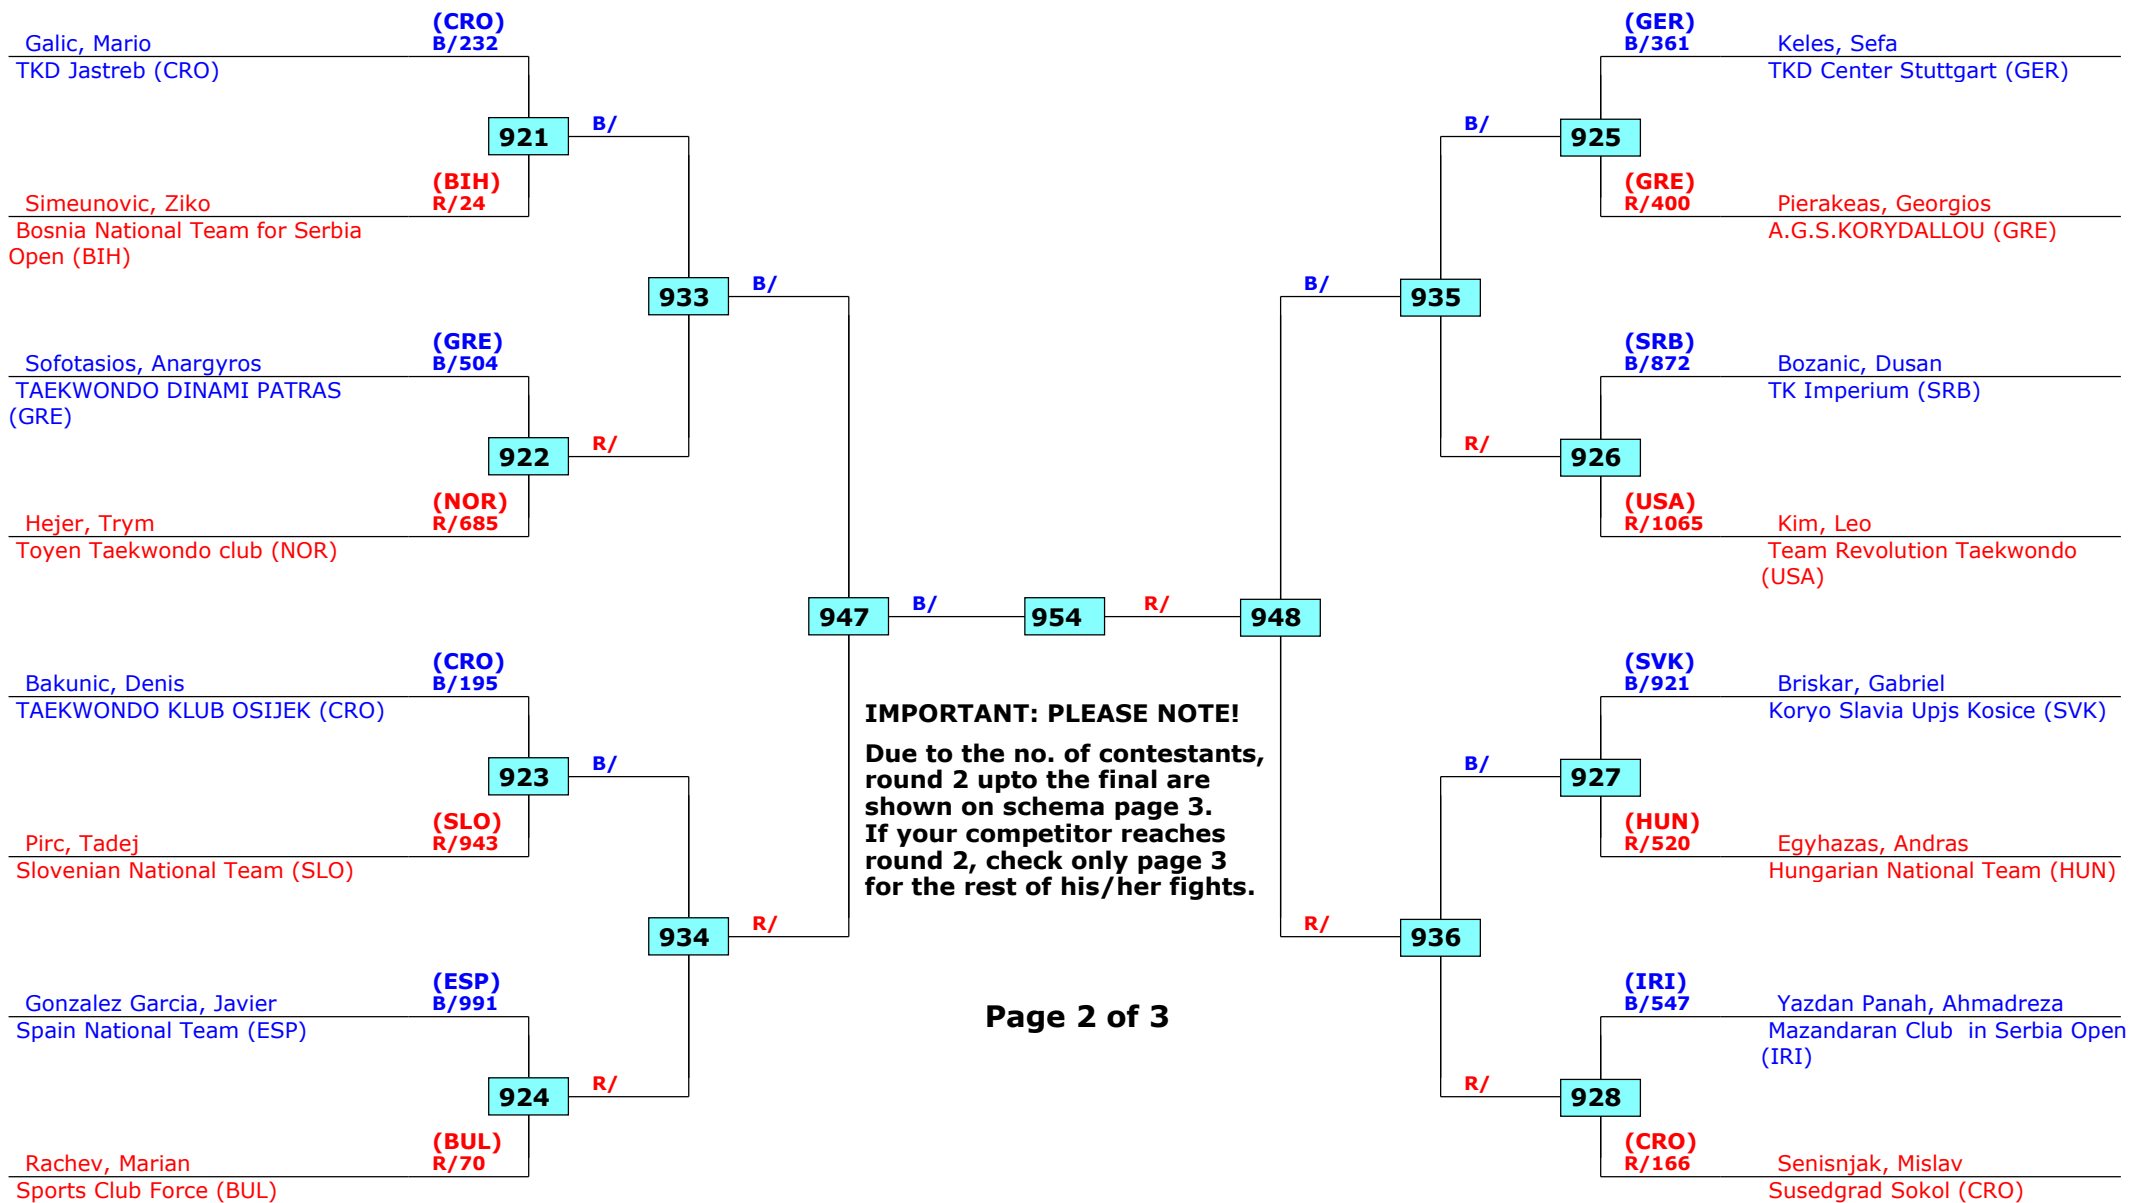

1st rnd (R64)

2nd rnd (R32) 3rd rnd (R16) QF

SF

QF

3rd rnd (R16) 2nd rnd (R32)

1st rnd (R64)