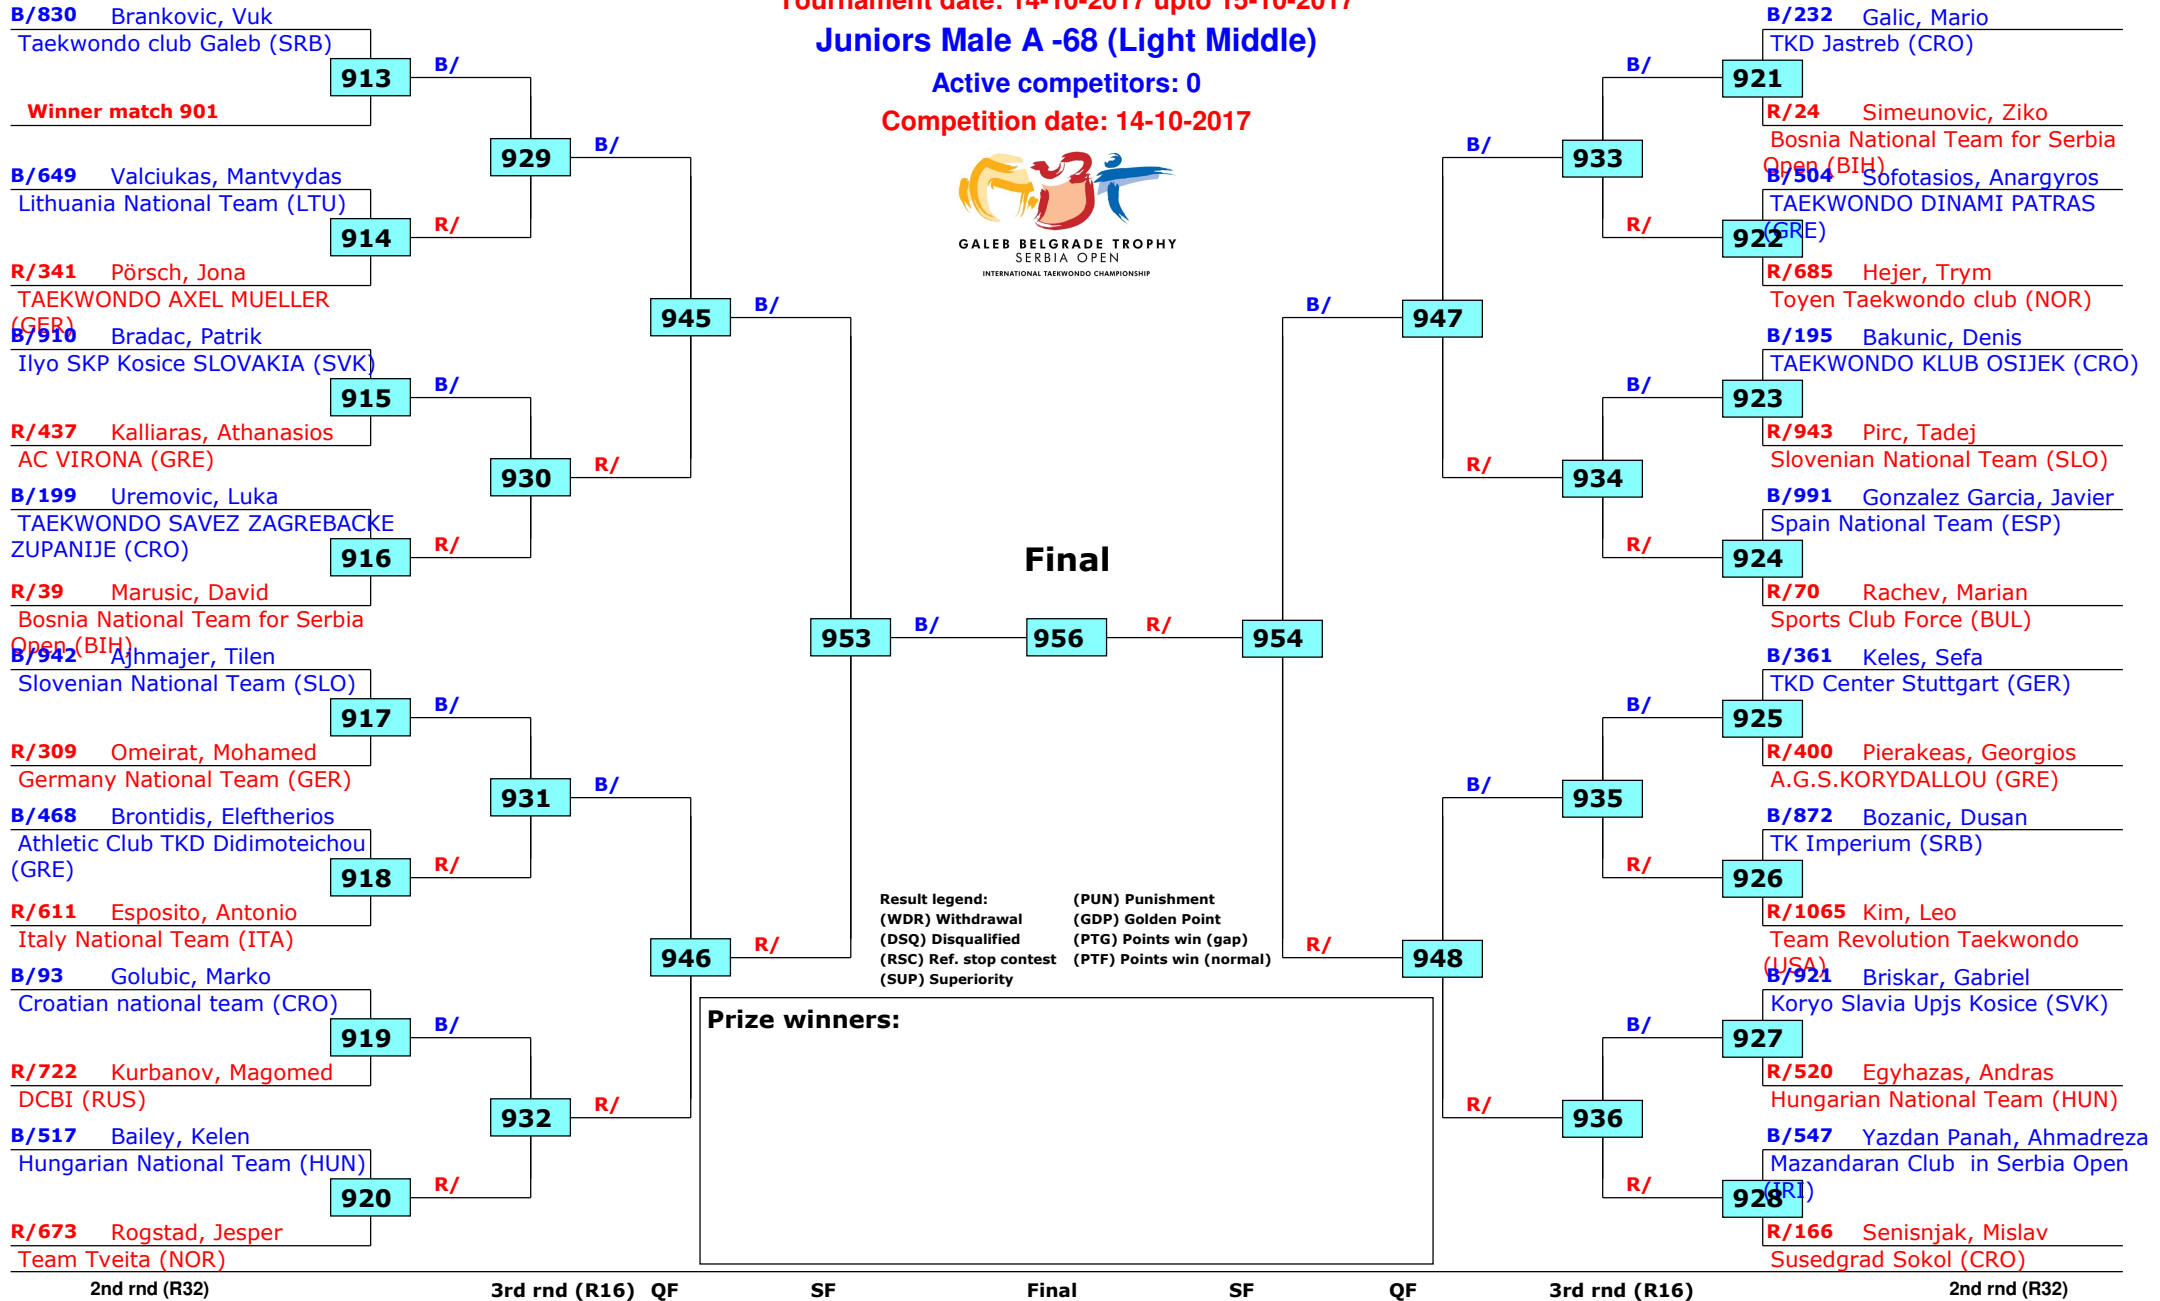

# 15th Galeb Belgrade Trophy - Serbia Open

Belgrade, Serbia

Tournament date: 14-10-2017 upto 15-10-2017

# 15th Galeb Belgrade Trophy - Serbia Open

Belgrade, Serbia

Tournament date: 14-10-2017 upto 15-10-2017

Juniors Male A -68 (Light Middle)

Active competitors: 0

Competition date: 14-10-2017

# 15th Galeb Belgrade Trophy - Serbia Open

Belgrade, Serbia

Tournament date: 14-10-2017 upto 15-10-2017

Juniors Male A -78 (Light Heavy)

Active competitors: 12

Competition date: 14-10-2017

Result legend: (PUN) Punishment  
(WDR) Withdrawal (GDP) Golden Point  
(DSQ) Disqualified (PTG) Points win (gap)  
(RSC) Ref. stop contest (PTF) Points win (normal)  
(SUP) Superiority

# 15th Galeb Belgrade Trophy - Serbia Open

Belgrade, Serbia

Tournament date: 14-10-2017 upto 15-10-2017

Juniors Female A -42 (Fin)

Active competitors: 5

Competition date: 14-10-2017

Result legend: (PUN) Punishment  
(WDR) Withdrawal (GDP) Golden Point  
(DSQ) Disqualified (PTG) Points win (gap)  
(RSC) Ref. stop contest (PTF) Points win (normal)  
(SUP) Superiority