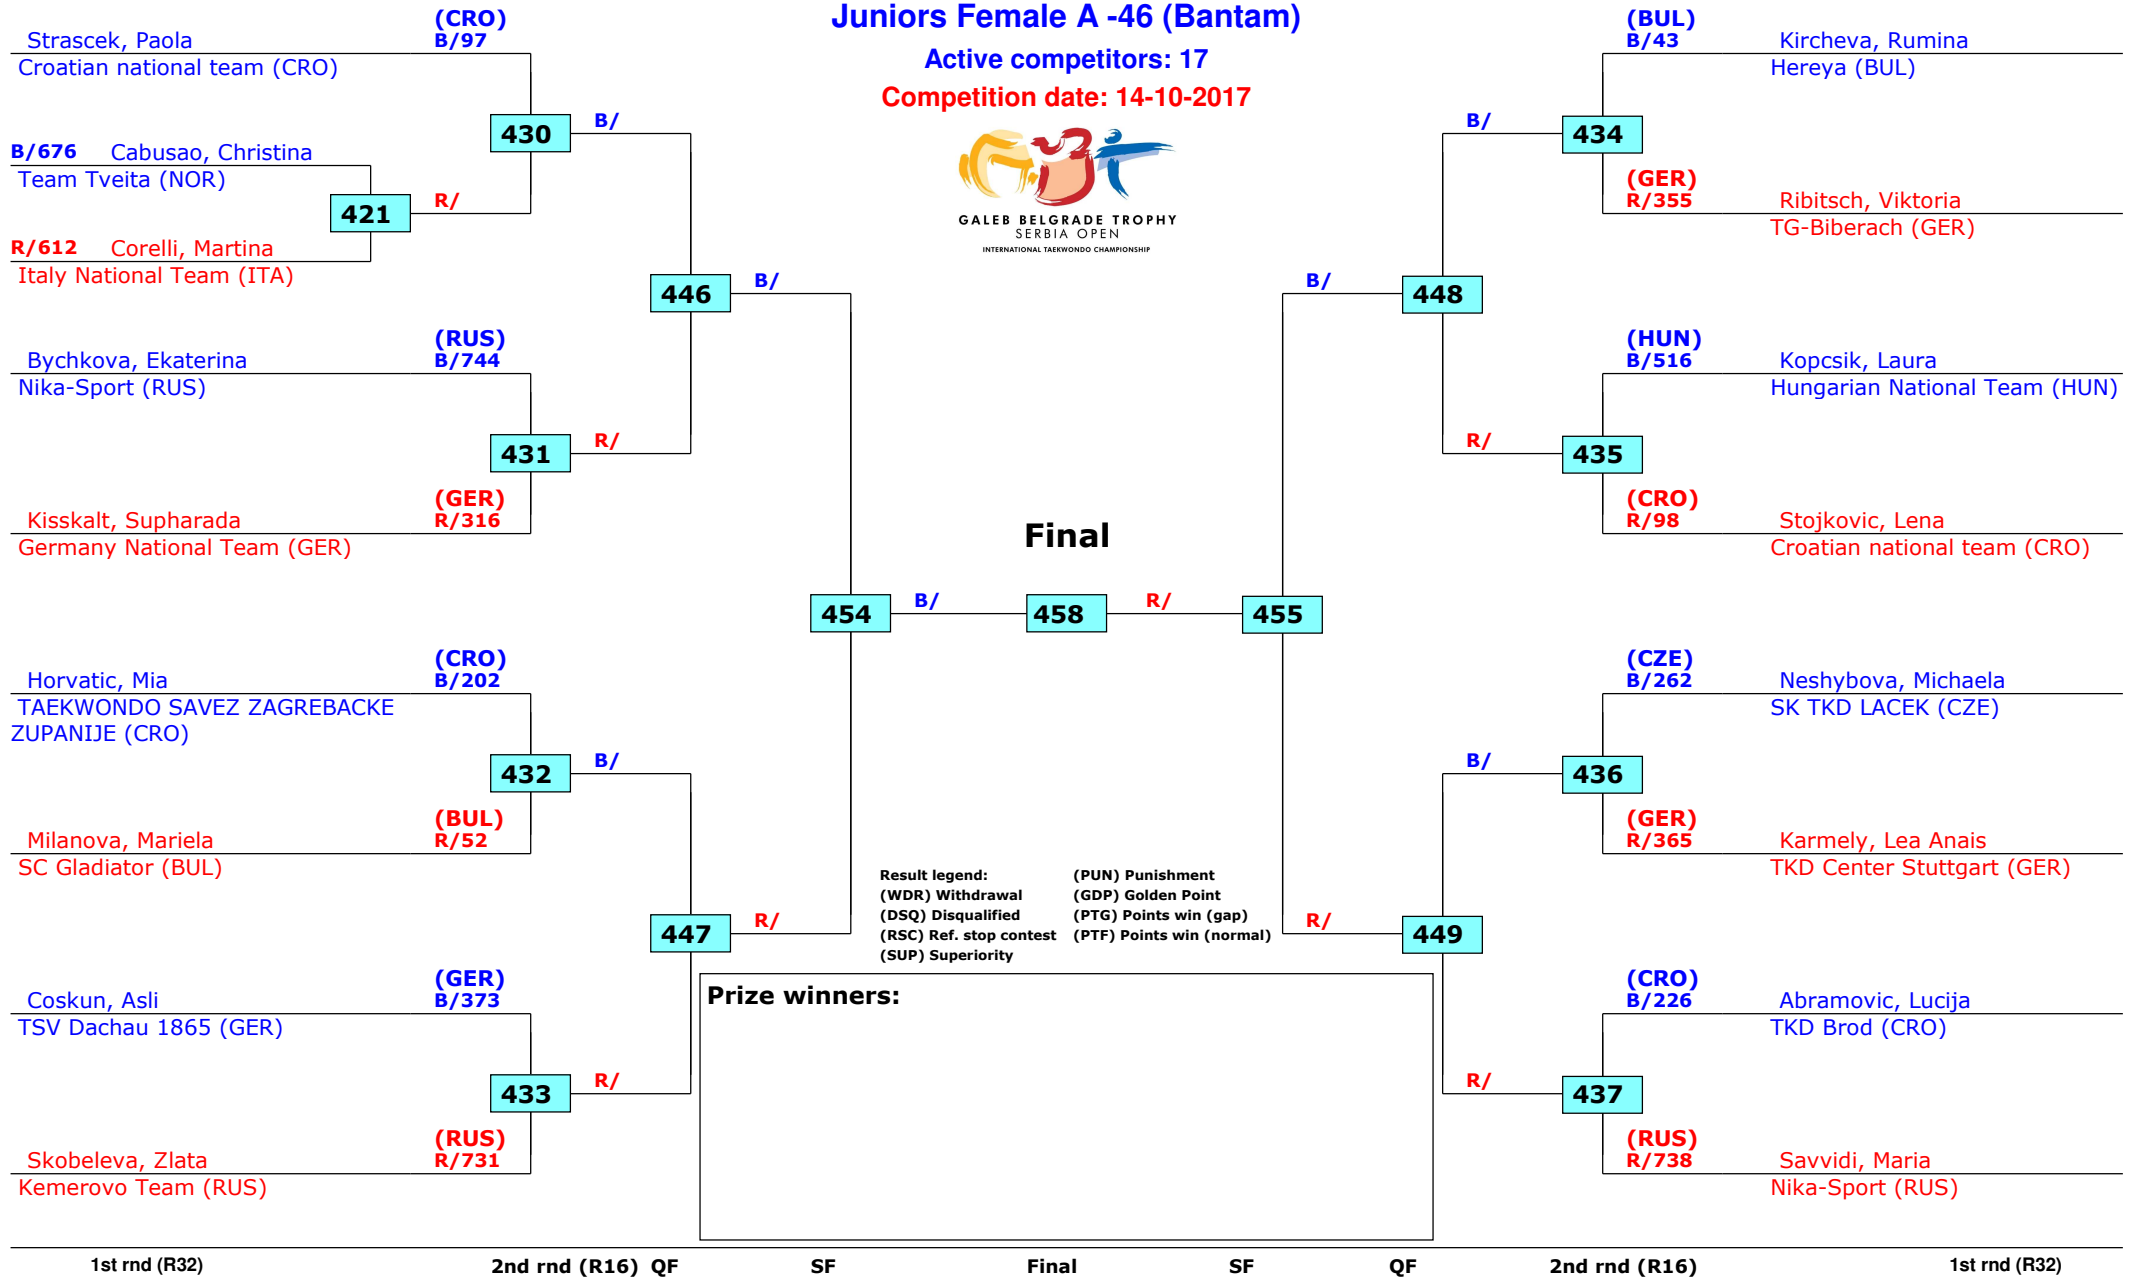

# 15th Galeb Belgrade Trophy - Serbia Open

Belgrade, Serbia

Tournament date: 14-10-2017 upto 15-10-2017

Juniors Female A -42 (Fin)

Active competitors: 5

Competition date: 14-10-2017

Result legend: (PUN) Punishment  
(WDR) Withdrawal (GDP) Golden Point  
(DSQ) Disqualified (PTG) Points win (gap)  
(RSC) Ref. stop contest (PTF) Points win (normal)  
(SUP) Superiority

# 15th Galeb Belgrade Trophy - Serbia Open

Belgrade, Serbia

Tournament date: 14-10-2017 upto 15-10-2017

## Juniors Female A -46 (Bantam)

Active competitors: 17

Competition date: 14-10-2017