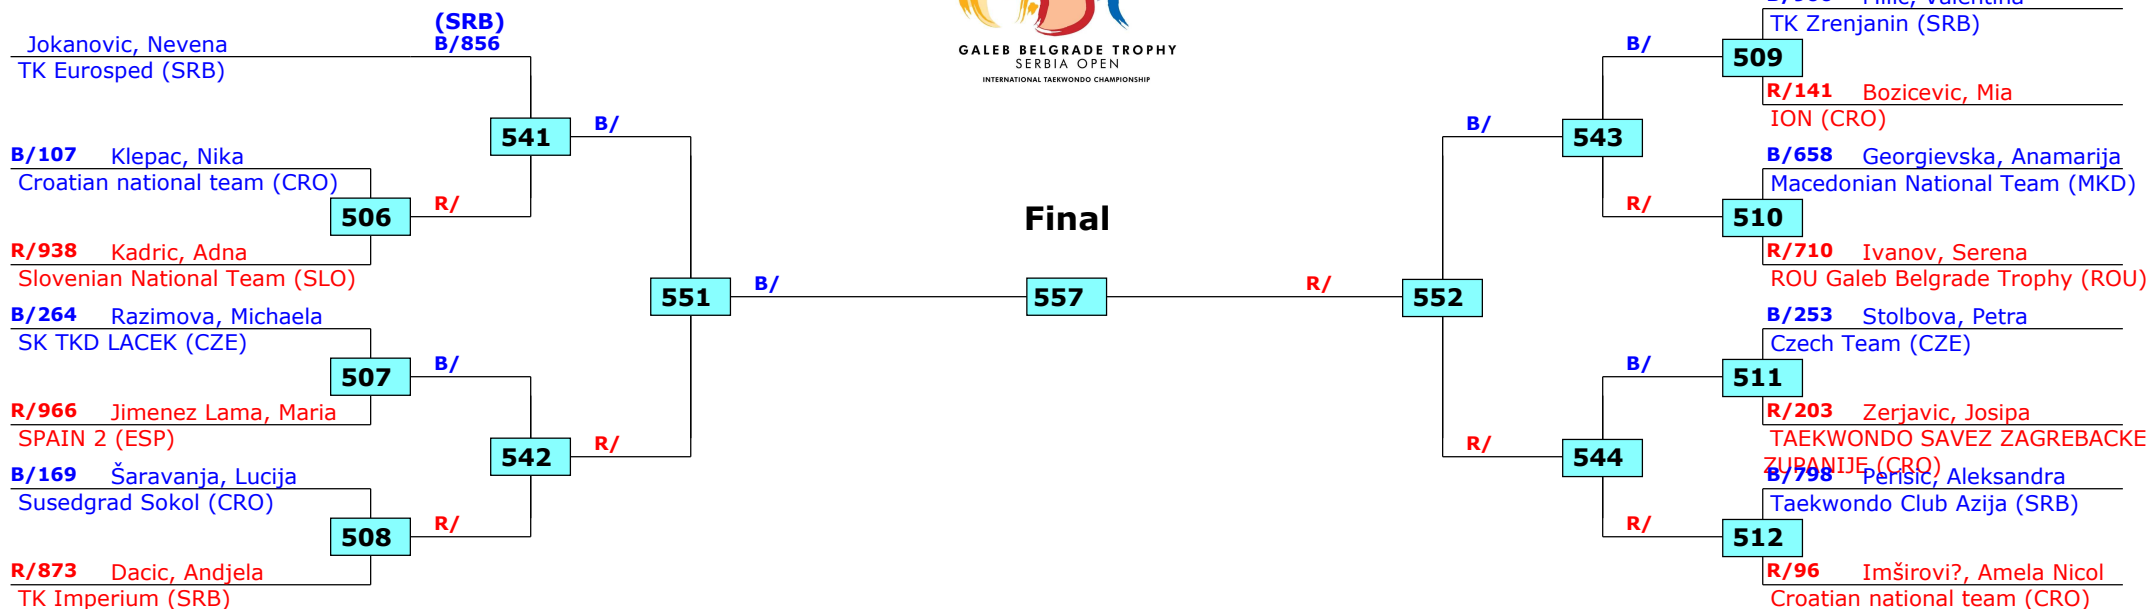

## Juniors Female A -52 (Light)

Active competitors: 27

Competition date: 14-10-2017

# 15th Galeb Belgrade Trophy - Serbia Open

Belgrade, Serbia

Tournament date: 14-10-2017 upto 15-10-2017

Juniors Female A -59 (Light Middle)

Active competitors: 15

Competition date: 14-10-2017

Result legend: (PUN) Punishment  
(WDR) Withdrawal (GDP) Golden Point  
(DSQ) Disqualified (PTG) Points win (gap)  
(RSC) Ref. stop contest (PTF) Points win (normal)  
(SUP) Superiority

**Prize winners:**

QF SF Final SF QF

# 15th Galeb Belgrade Trophy - Serbia Open

Belgrade, Serbia

Tournament date: 14-10-2017 upto 15-10-2017

Juniors Female A -63 (Middle)

Active competitors: 15

Competition date: 14-10-2017

Result legend: (PUN) Punishment  
(WDR) Withdrawal (GDP) Golden Point  
(DSQ) Disqualified (PTG) Points win (gap)  
(RSC) Ref. stop contest (PTF) Points win (normal)  
(SUP) Superiority