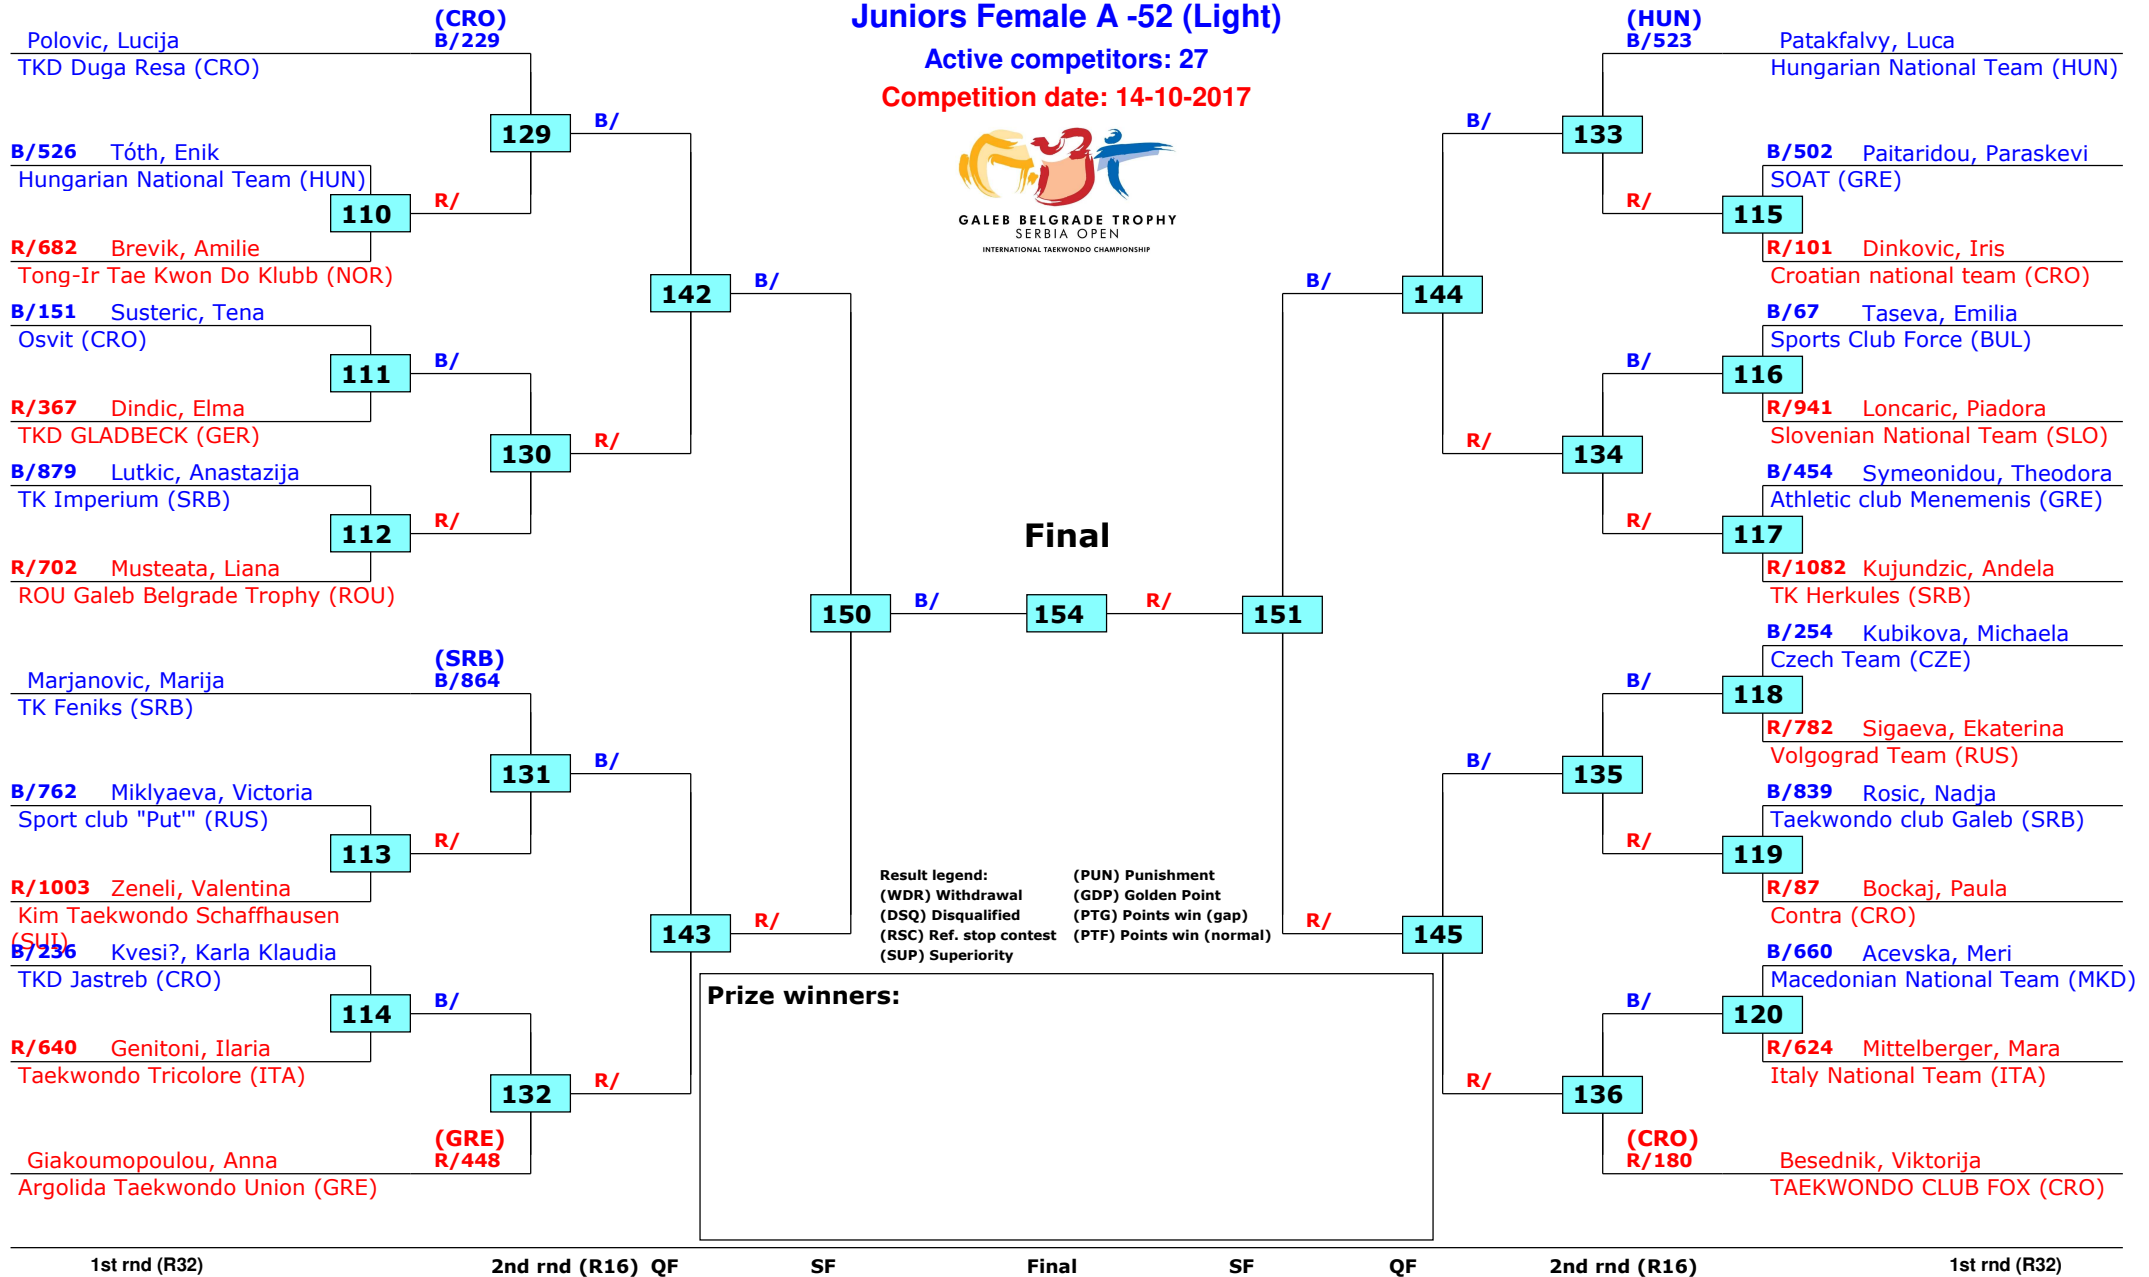

# 15th Galeb Belgrade Trophy - Serbia Open

Belgrade, Serbia

Tournament date: 14-10-2017 upto 15-10-2017

## Juniors Female A -52 (Light)

Active competitors: 27

Competition date: 14-10-2017

# 15th Galeb Belgrade Trophy - Serbia Open

Belgrade, Serbia

Tournament date: 14-10-2017 upto 15-10-2017

Juniors Female A -59 (Light Middle)

Active competitors: 15

Competition date: 14-10-2017

Result legend: (PUN) Punishment  
(WDR) Withdrawal (GDP) Golden Point  
(DSQ) Disqualified (PTG) Points win (gap)  
(RSC) Ref. stop contest (PTF) Points win (normal)  
(SUP) Superiority