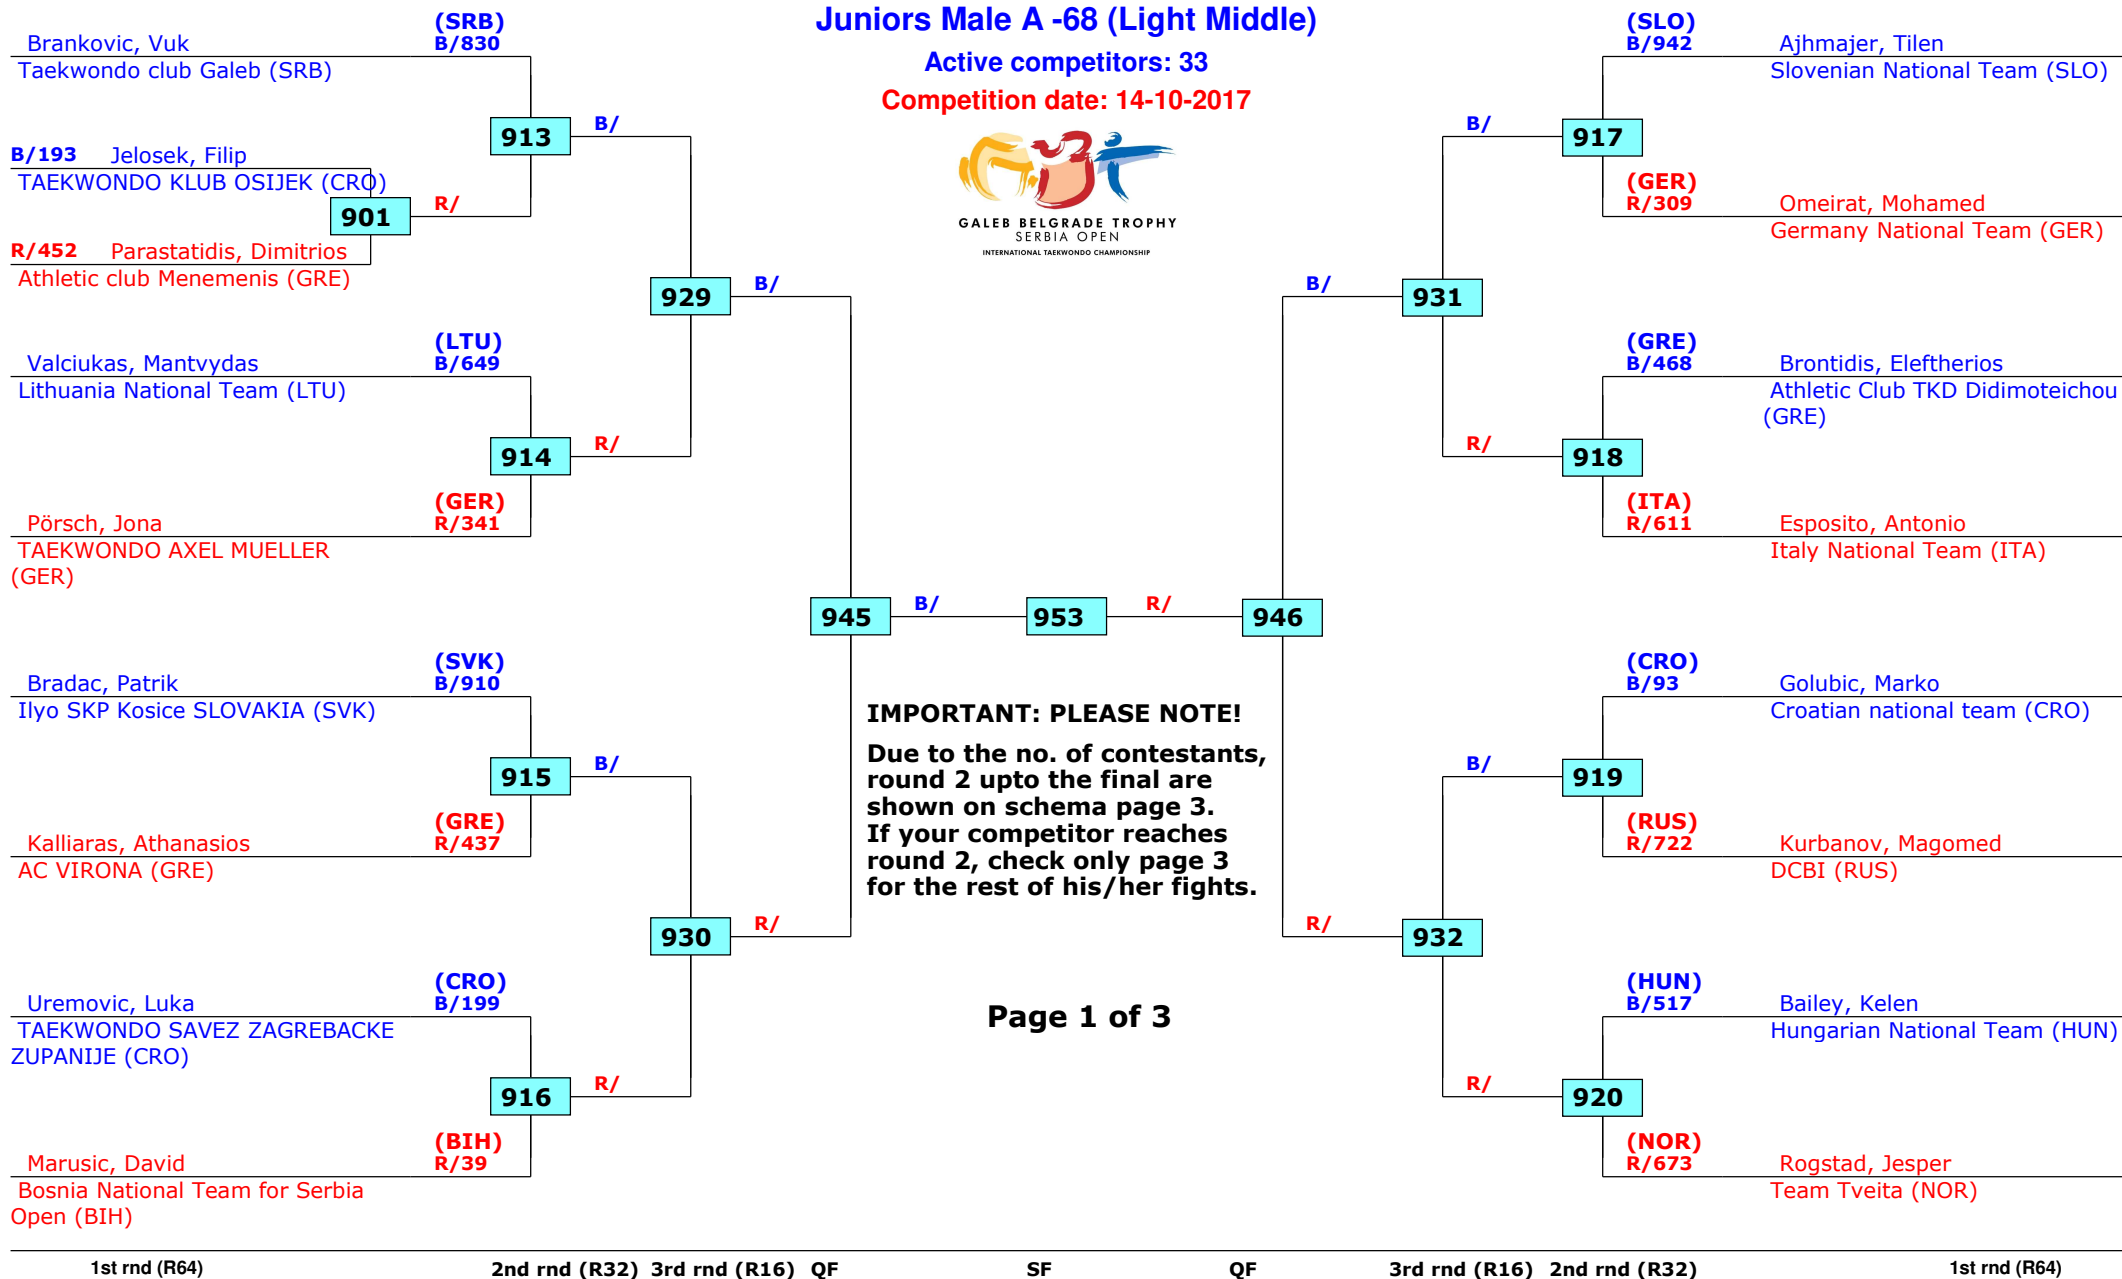

15th Galeb Belgrade Trophy - Serbia Open

Belgrade, Serbia

Tournament date: 14-10-2017 upto 15-10-2017

Juniors Male A -68 (Light Middle)

Active competitors: 33

Competition date: 14-10-2017

IMPORTANT: PLEASE NOTE!
Due to the no. of contestants, round 2 upto the final are shown on schema page 3. If your competitor reaches round 2, check only page 3 for the rest of his/her fights.