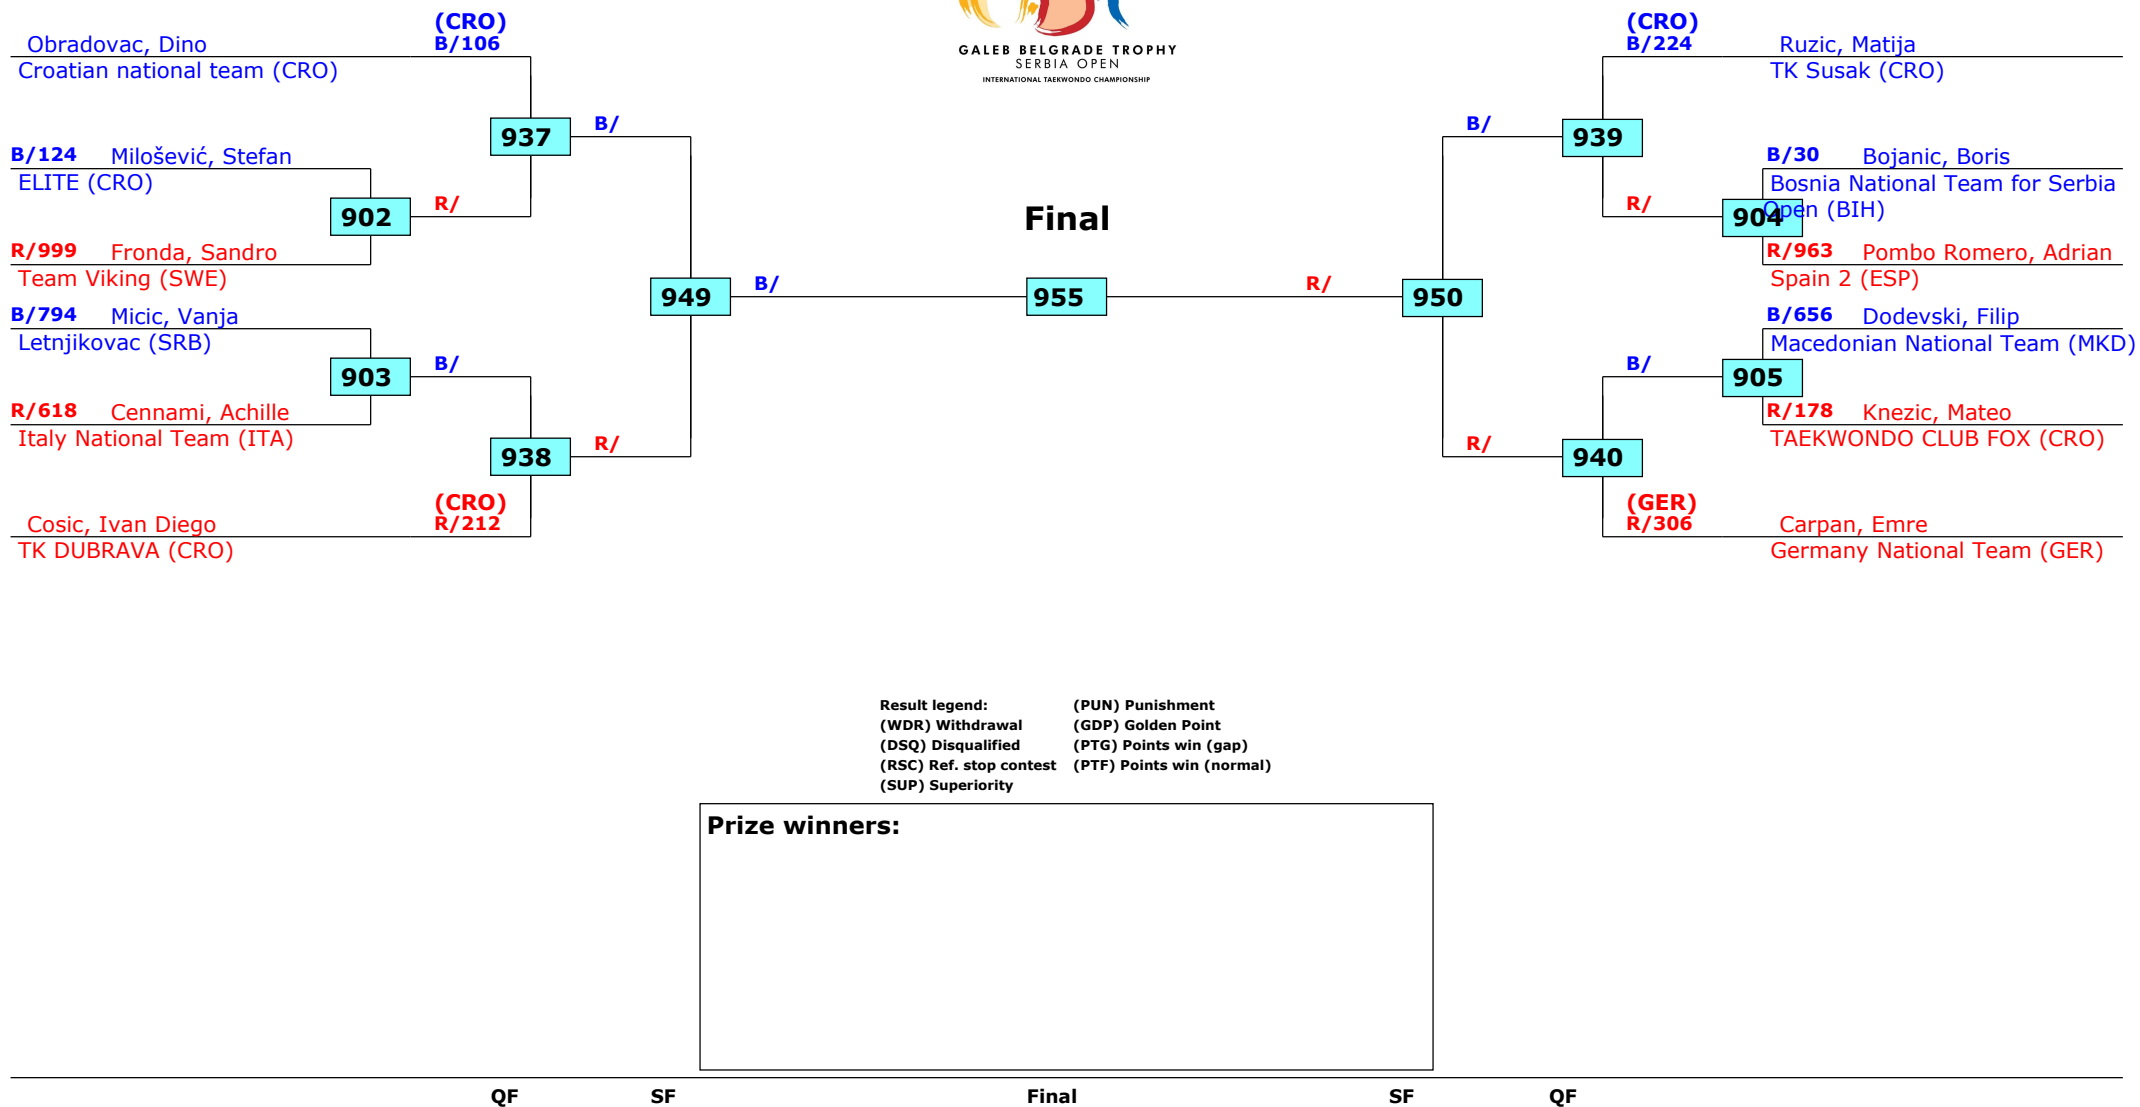

# 15th Galeb Belgrade Trophy - Serbia Open

Belgrade, Serbia

Tournament date: 14-10-2017 upto 15-10-2017

Juniors Male A -68 (Light Middle)

Active competitors: 0

Competition date: 14-10-2017

# 15th Galeb Belgrade Trophy - Serbia Open

Belgrade, Serbia

Tournament date: 14-10-2017 upto 15-10-2017

Juniors Male A -78 (Light Heavy)

Active competitors: 12

Competition date: 14-10-2017

Result legend: (PUN) Punishment  
(WDR) Withdrawal (GDP) Golden Point  
(DSQ) Disqualified (PTG) Points win (gap)  
(RSC) Ref. stop contest (PTF) Points win (normal)  
(SUP) Superiority

# 15th Galeb Belgrade Trophy - Serbia Open

Belgrade, Serbia

Tournament date: 14-10-2017 upto 15-10-2017

Juniors Female A -42 (Fin)

Active competitors: 5

Competition date: 14-10-2017

Result legend: (PUN) Punishment  
(WDR) Withdrawal (GDP) Golden Point  
(DSQ) Disqualified (PTG) Points win (gap)  
(RSC) Ref. stop contest (PTF) Points win (normal)  
(SUP) Superiority

# 15th Galeb Belgrade Trophy - Serbia Open

Belgrade, Serbia

Tournament date: 14-10-2017 upto 15-10-2017