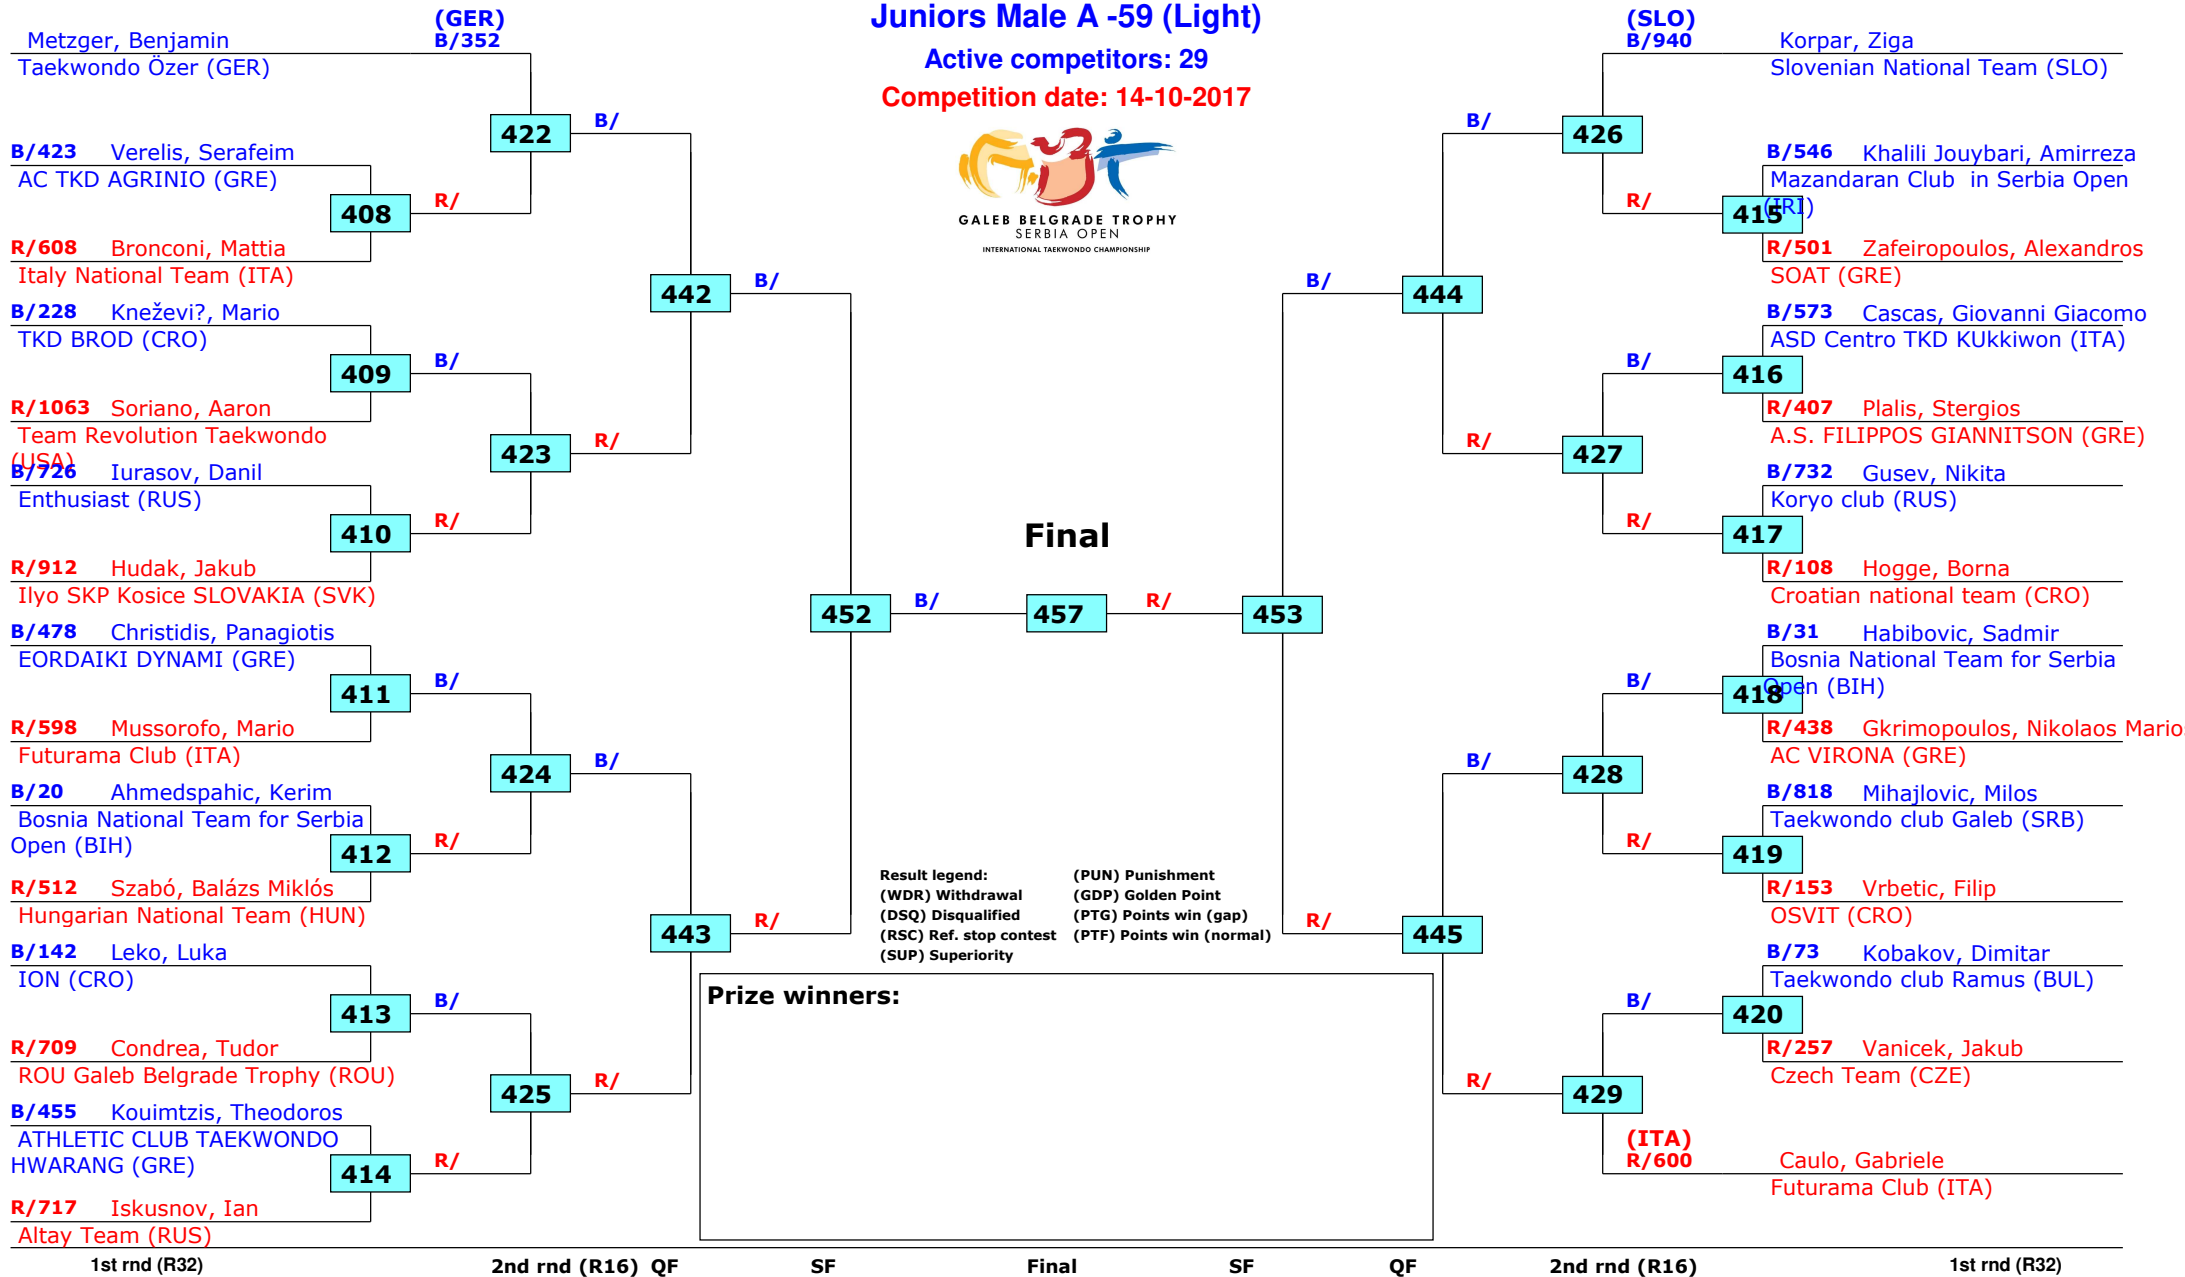

# 15th Galeb Belgrade Trophy - Serbia Open

Belgrade, Serbia

Tournament date: 14-10-2017 upto 15-10-2017

## Juniors Male A -59 (Light)

Active competitors: 29

Competition date: 14-10-2017