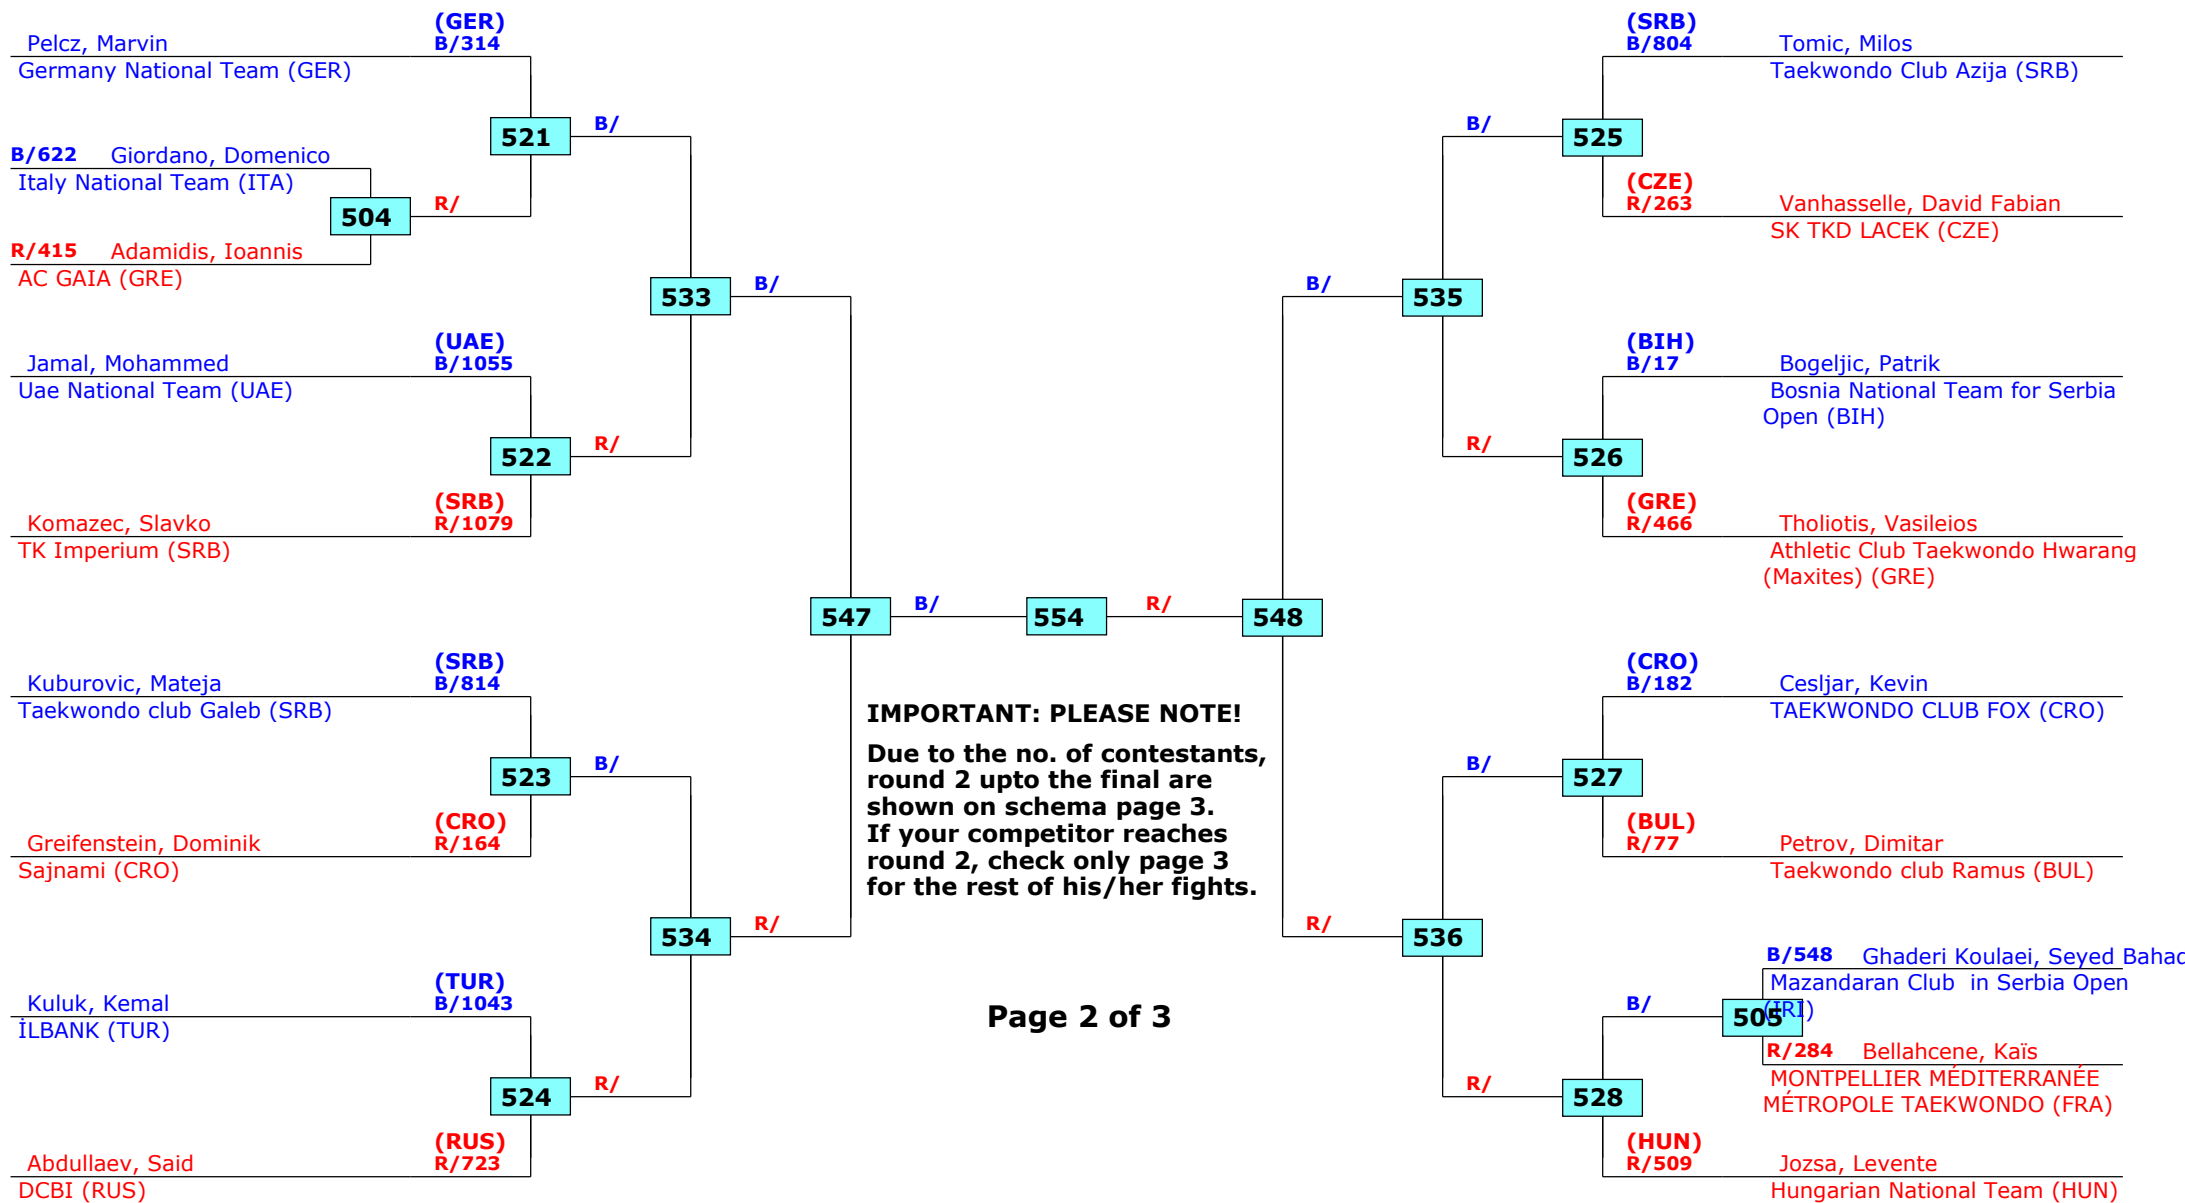

# 15th Galeb Belgrade Trophy - Serbia Open

Belgrade, Serbia

Tournament date: 14-10-2017 upto 15-10-2017