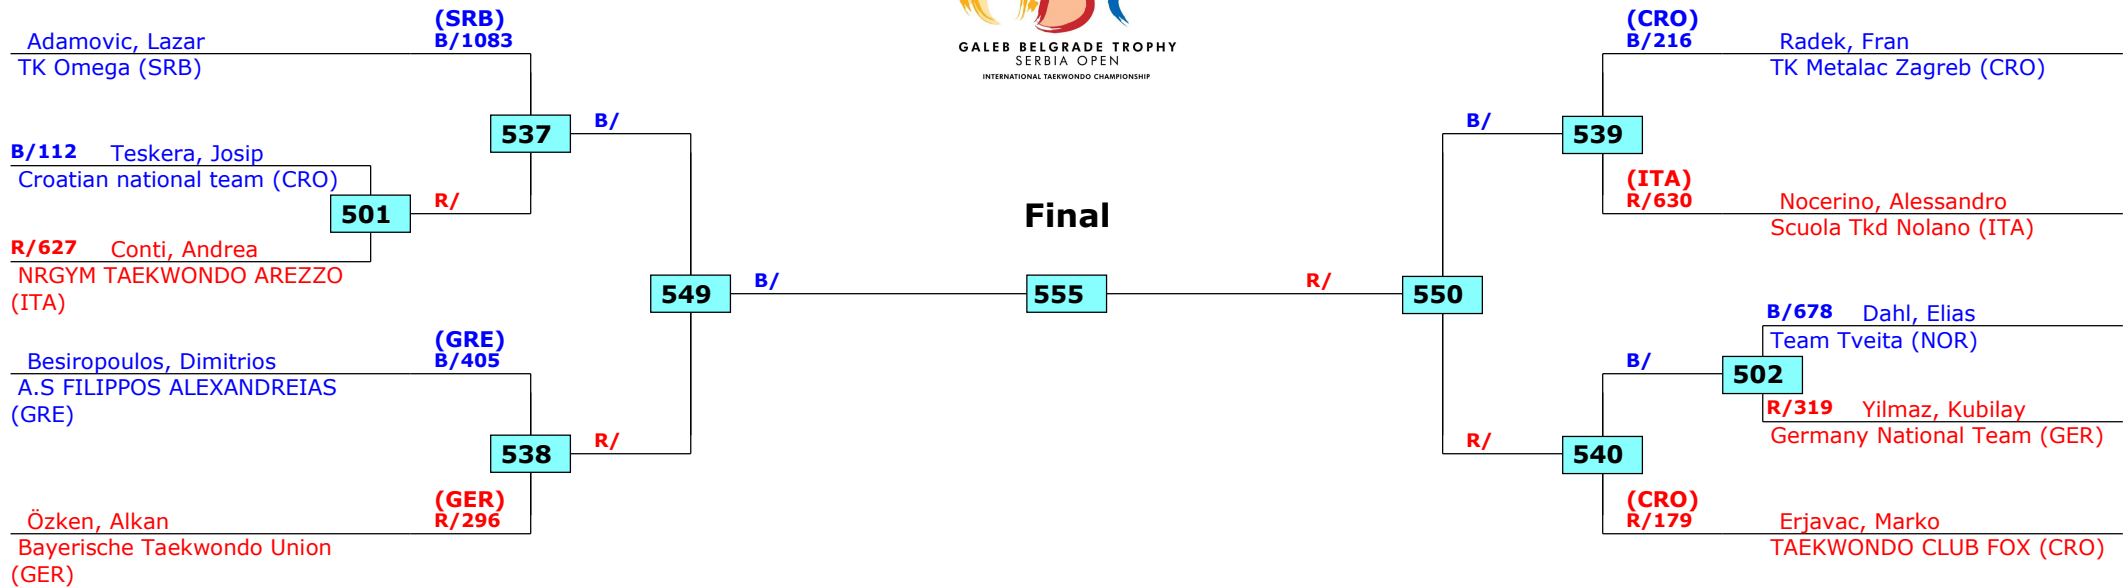

# 15th Galeb Belgrade Trophy - Serbia Open

Belgrade, Serbia

Tournament date: 14-10-2017 upto 15-10-2017

Juniors Male A -45 (Fin)

Active competitors: 10

Competition date: 14-10-2017

Result legend: (PUN) Punishment  
 (WDR) Withdrawal (GDP) Golden Point  
 (DSQ) Disqualified (PTG) Points win (gap)  
 (RSC) Ref. stop contest (PTF) Points win (normal)  
 (SUP) Superiority

# 15th Galeb Belgrade Trophy - Serbia Open

Belgrade, Serbia

Tournament date: 14-10-2017 upto 15-10-2017

Juniors Male A -51 (Bantam)

Active competitors: 15

Competition date: 14-10-2017

Result legend: (PUN) Punishment  
 (WDR) Withdrawal (GDP) Golden Point  
 (DSQ) Disqualified (PTG) Points win (gap)  
 (RSC) Ref. stop contest (PTF) Points win (normal)  
 (SUP) Superiority