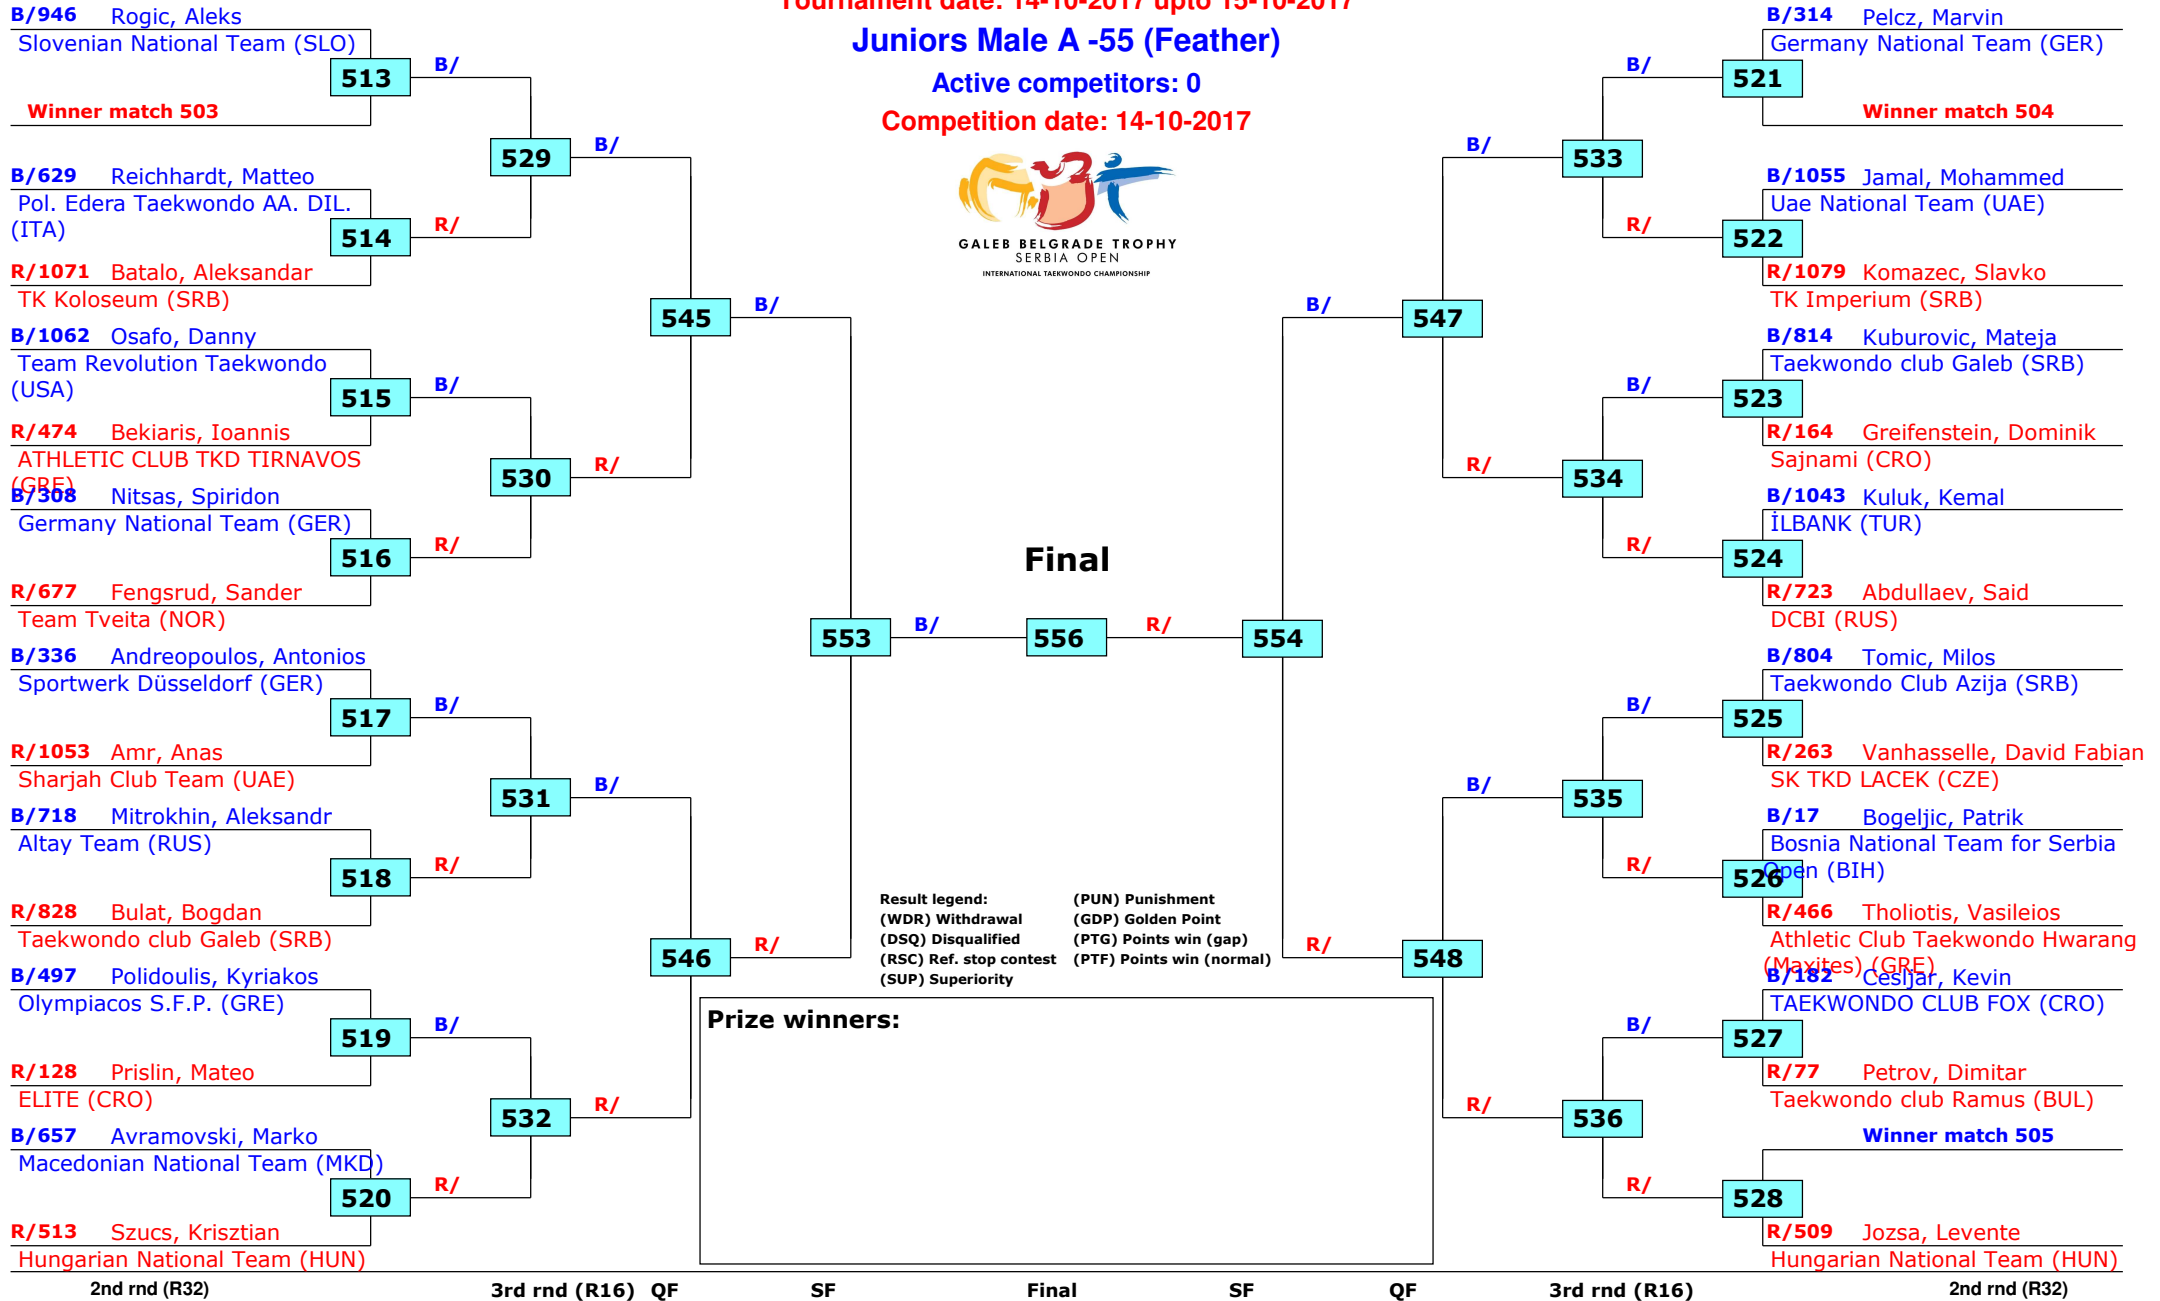

# 15th Galeb Belgrade Trophy - Serbia Open

Belgrade, Serbia

Tournament date: 14-10-2017 upto 15-10-2017

## Juniors Male A -55 (Feather)

Active competitors: 0

Competition date: 14-10-2017