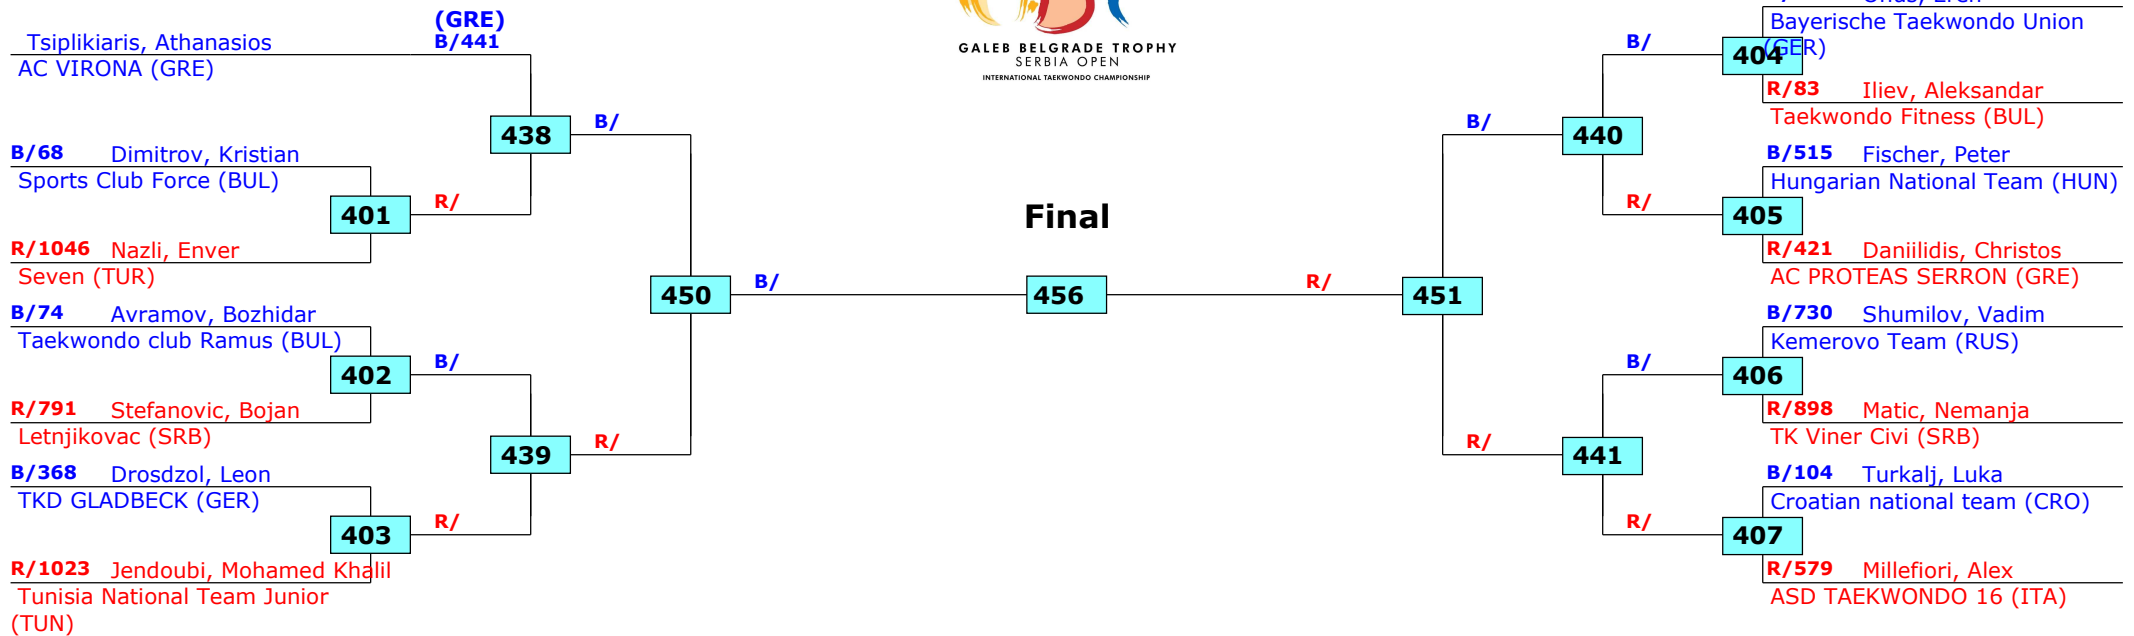

# 15th Galeb Belgrade Trophy - Serbia Open

Belgrade, Serbia

Tournament date: 14-10-2017 upto 15-10-2017

Juniors Male A -45 (Fin)

Active competitors: 10

Competition date: 14-10-2017

Result legend: (PUN) Punishment  
 (WDR) Withdrawal (GDP) Golden Point  
 (DSQ) Disqualified (PTG) Points win (gap)  
 (RSC) Ref. stop contest (PTF) Points win (normal)  
 (SUP) Superiority

# 15th Galeb Belgrade Trophy - Serbia Open

Belgrade, Serbia

Tournament date: 14-10-2017 upto 15-10-2017

Juniors Male A -51 (Bantam)

Active competitors: 15

Competition date: 14-10-2017

Result legend: (PUN) Punishment  
 (WDR) Withdrawal (GDP) Golden Point  
 (DSQ) Disqualified (PTG) Points win (gap)  
 (RSC) Ref. stop contest (PTF) Points win (normal)  
 (SUP) Superiority

# 15th Galeb Belgrade Trophy - Serbia Open

Belgrade, Serbia

Tournament date: 14-10-2017 upto 15-10-2017