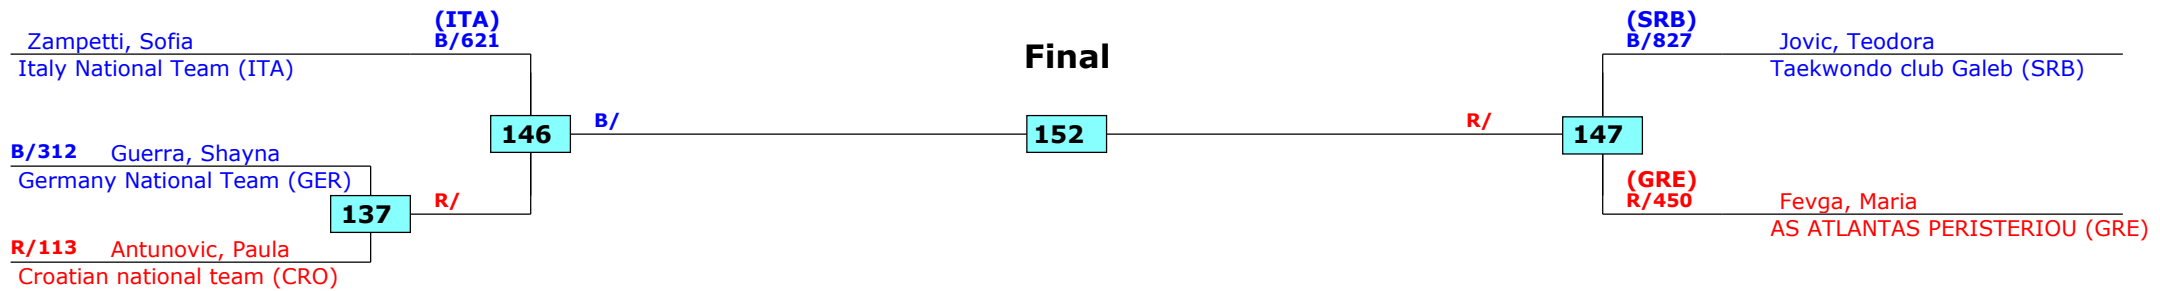

# 15th Galeb Belgrade Trophy - Serbia Open

Belgrade, Serbia

Tournament date: 14-10-2017 upto 15-10-2017

Juniors Male A -78 (Light Heavy)

Active competitors: 12

Competition date: 14-10-2017

Result legend: (PUN) Punishment  
(WDR) Withdrawal (GDP) Golden Point  
(DSQ) Disqualified (PTG) Points win (gap)  
(RSC) Ref. stop contest (PTF) Points win (normal)  
(SUP) Superiority

# 15th Galeb Belgrade Trophy - Serbia Open

Belgrade, Serbia

Tournament date: 14-10-2017 upto 15-10-2017

Juniors Female A -42 (Fin)

Active competitors: 5

Competition date: 14-10-2017

Result legend: (PUN) Punishment  
(WDR) Withdrawal (GDP) Golden Point  
(DSQ) Disqualified (PTG) Points win (gap)  
(RSC) Ref. stop contest (PTF) Points win (normal)  
(SUP) Superiority