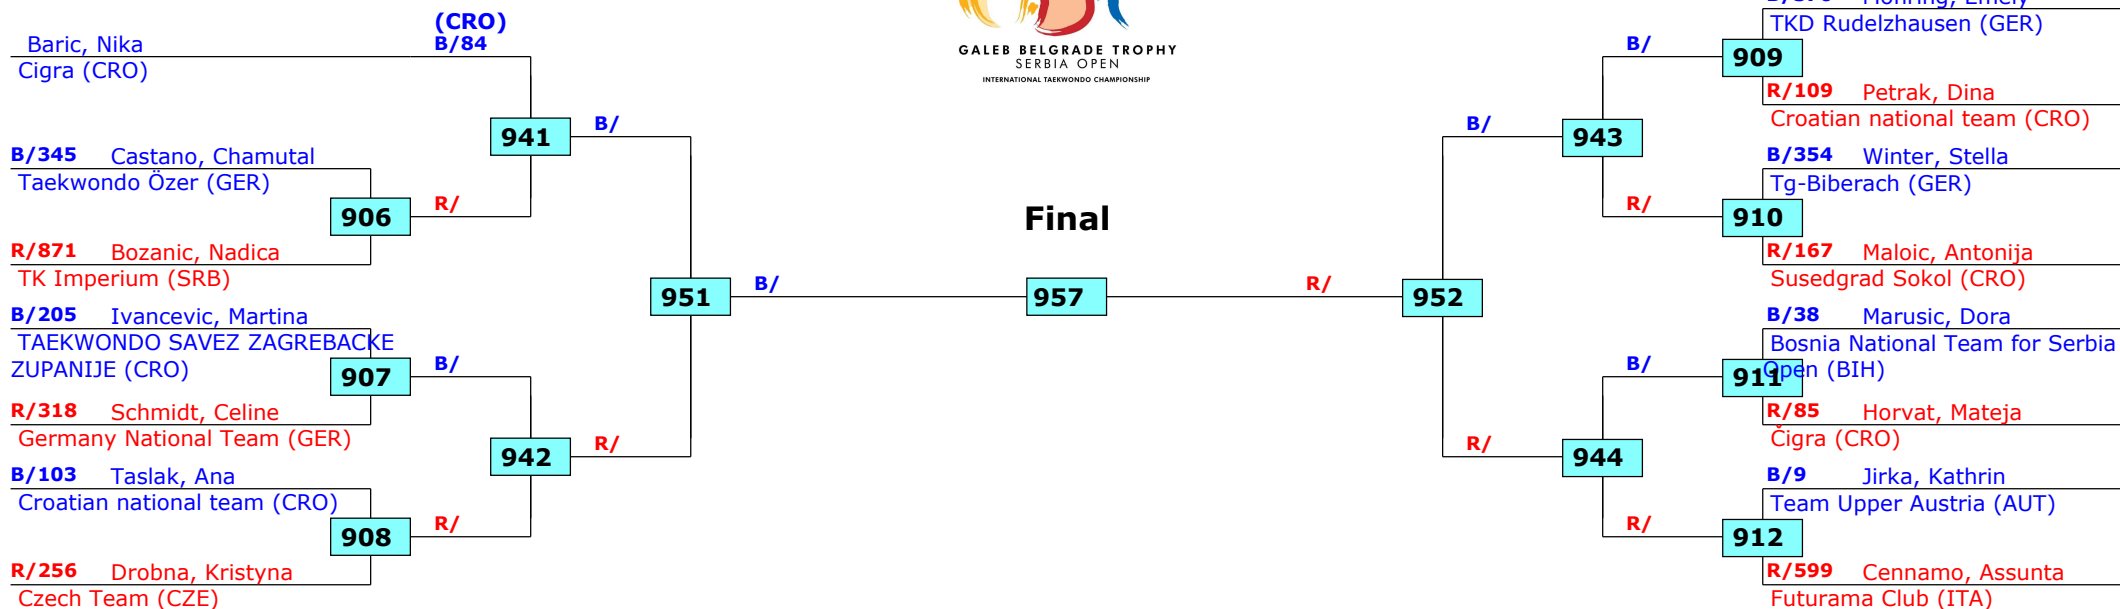

# 15th Galeb Belgrade Trophy - Serbia Open

Belgrade, Serbia

Tournament date: 14-10-2017 upto 15-10-2017

Juniors Female A -59 (Light Middle)

Active competitors: 15

Competition date: 14-10-2017

Result legend: (PUN) Punishment  
(WDR) Withdrawal (GDP) Golden Point  
(DSQ) Disqualified (PTG) Points win (gap)  
(RSC) Ref. stop contest (PTF) Points win (normal)  
(SUP) Superiority

**Prize winners:**

QF SF Final SF QF

# 15th Galeb Belgrade Trophy - Serbia Open

Belgrade, Serbia

Tournament date: 14-10-2017 upto 15-10-2017

Juniors Female A -63 (Middle)

Active competitors: 15

Competition date: 14-10-2017

Result legend: (PUN) Punishment  
(WDR) Withdrawal (GDP) Golden Point  
(DSQ) Disqualified (PTG) Points win (gap)  
(RSC) Ref. stop contest (PTF) Points win (normal)  
(SUP) Superiority